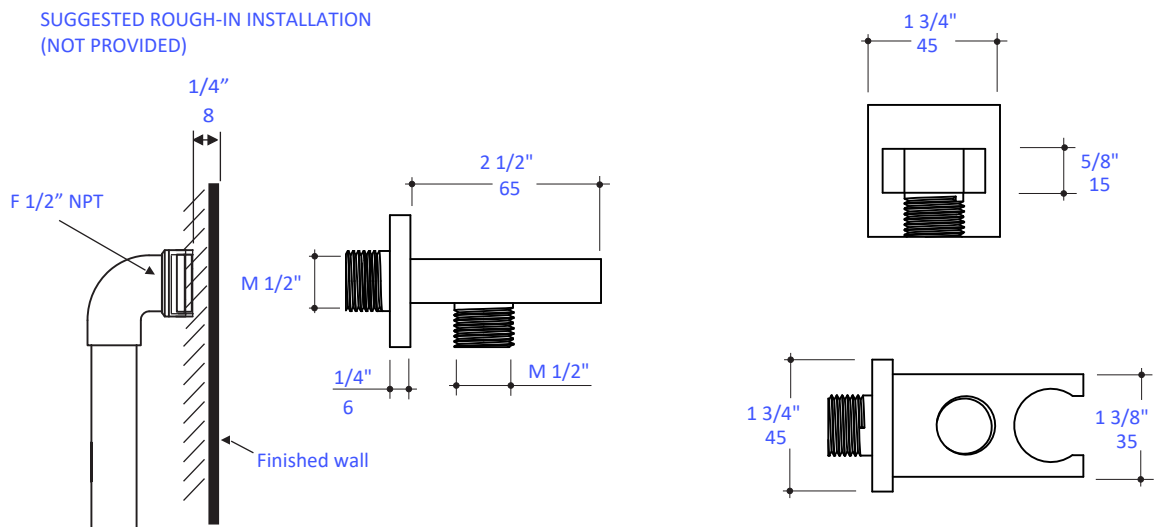

Features:

- Hand shower wall union with hook for hand-held shower head
- Square backplate
- Shower head with hose sold separately
- Finished wall must be installed as marked (the backplate does not adjust)

Finish Options:

- CR - Polished Chrome
- PN - Polished Nickel
- NI - Brushed Nickel
- BG - Brushed Gold
- 44 - Matte Black

Recommended Accessories:

- Item #W1460: Hand-held shower head with hose
- Item #A00045: Replacement flexible shower hose with metal coil

LACAVA reserves the right to revise any dimension or information on this sheet without notice. Dimensions are nominal and may vary within an industry accepted tolerance of 1/4". Drawings provided herein are meant to give the user an idea of the product and are not made to scale. Location of plumbing is meant for reference, your specific application may vary.
Revised: 12/02/2021