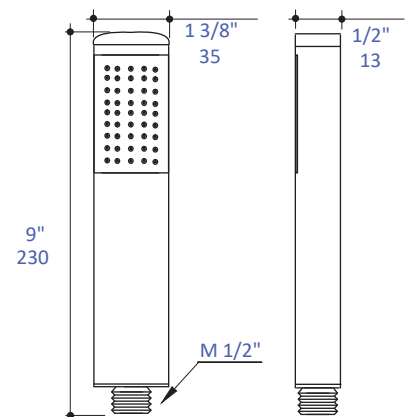

Features:

- Hand-held shower head with fixed jet
- Includes 59" flexible hose
- Hook and hand shower wall union sold separately
- Outfitted with a 1.75GPM flow regulator, with backflow prevention, Max. flow rate: 1.8GPM

Finish Options:

- CR - Polished Chrome
- NI - Brushed Nickel
- PN - Polished Nickel
- BG - Brushed Gold
- 44 - Matte Black

Codes + Standards:

- Meets and exceeds applicable national codes
- Meets Cal-green requirement
- Complies with CEC standard

Recommended Accessories:

- Item # 2070: Wall-mount rail with hook for hand-held shower head
- Item #1863A: Hand shower wall union

LACAVA reserves the right to revise any dimension or information on this sheet without notice. Dimensions are nominal and may vary within an industry accepted tolerance of 1/4". Drawings provided herein are meant to give the user an idea of the product and are not made to scale. Location of plumbing is meant for reference, your specific application may vary.

Revised: 4/14/2022