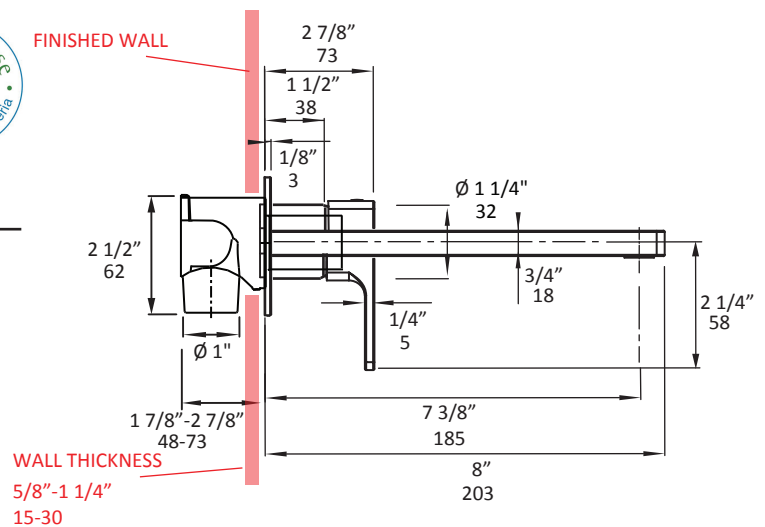

Specifications:

Installation:	wall mount, single lever
Exterior dimensions:	H: 3 1/2" SPOUT: 8"
Material:	solid brass construction
Water use:	1.2 GPM
Pop-up:	N/A
Finishes:	CR - polished chrome PN - polished nickel NI - brushed nickel BG - brushed gold 44 - matte black
Cutout size:	Ø 1 3/8" handle, Ø 3/4" spout
Accessories included:	- Rough-in # 1514/1814.1-B - Trim # 1814.1-A - Drain #7100-16OF European click-clack drain

LACAVA reserves the right to revise any dimension or information on this sheet without notice. Dimensions are nominal and may vary within an industry accepted tolerance of 1/4". Drawings provided herein are meant to give the user an idea of the product and are not made to scale. Location of plumbing is meant for reference, your specific application may vary.