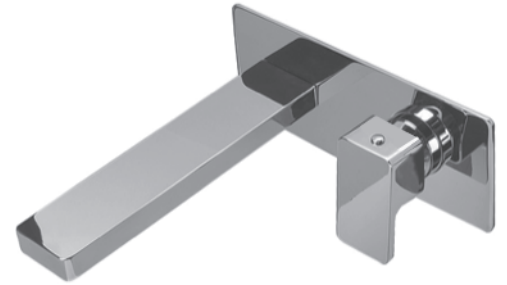

Specifications:

Installation:	wall mount, single lever
Exterior dimensions:	H: 3 1/2" SPOUT: 8"
Material:	solid brass construction
Water use:	1.2 GPM
Pop-up:	N/A
Finishes:	CR - polished chrome PN - polished nickel NI - brushed nickel BG - brushed gold 44 - matte black
Cutout size:	Ø 1 3/8" handle, Ø 3/4" spout
Accessories included:	- Rough-in # 1514/1814.1-B - Trim # 1814.1-A - Drain #7100-16OF European click-clack drain

Features:

- ceramic disk cartridge
- complements the Eleganza Collection
- NO EXTENSIONS AVAILABLE

Codes + Standards:

- Meets and exceeds applicable national codes and standards
- CAL-Green compliant
- Compliant with California AB-100