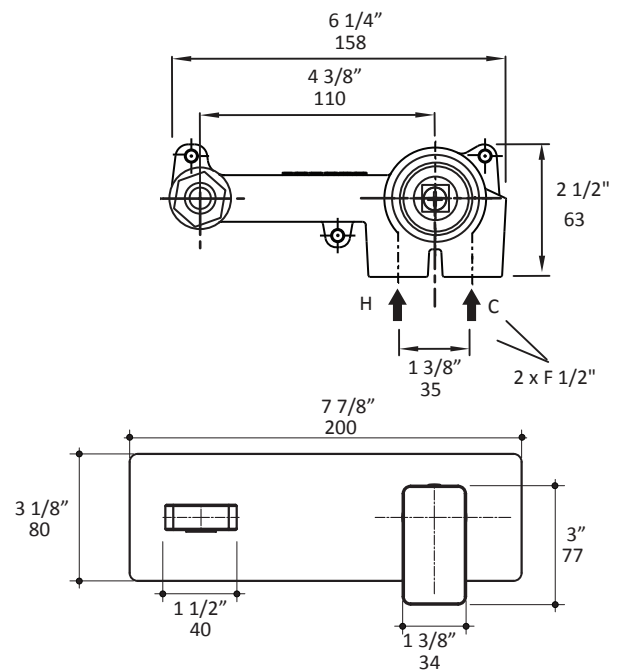

Specifications:

Installation:	wall mount, single lever
Exterior dimensions:	H: 3 1/2" SPOUT: 8"
Material:	solid brass construction
Water use:	1.2 GPM
Pop-up:	N/A
Finishes:	CR - polished chrome PN - polished nickel NI - brushed nickel BG - brushed gold 44 - matte black
Cutout size:	Ø 1 3/8" handle, Ø 3/4" spout
Accessories included:	- Rough-in # 1514/1814.1-B - Trim # 1814.1-A - Drain #7100-16OF European click-clack drain

LACAVA reserves the right to revise any dimension or information on this sheet without notice. Dimensions are nominal and may vary within an industry accepted tolerance of 1/4". Drawings provided herein are meant to give the user an idea of the product and are not made to scale. Location of plumbing is meant for reference, your specific application may vary.