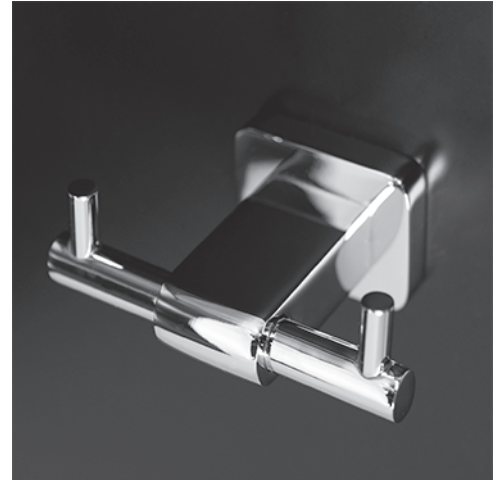

### Features:

---

- Wall-mount double robe hook
- Includes mounting hardware
- Plated brass construction

### Finish Options:

---

- CR - Polished Chrome
- PN - Polished Nickel
- NI - Brushed Nickel
- BG - Brushed Gold
- 44 - Matte Black

### Recommended Accessories:

---

- Item #1801: Wall-mount towel bar
- Item #1806: Wall-mount double towel bar
- Item #1808: Wall-mount toilet paper holder or towel ring
- Item #1811: Wall-mount towel ring
- Item #1813S: Wall-mount single robe hook