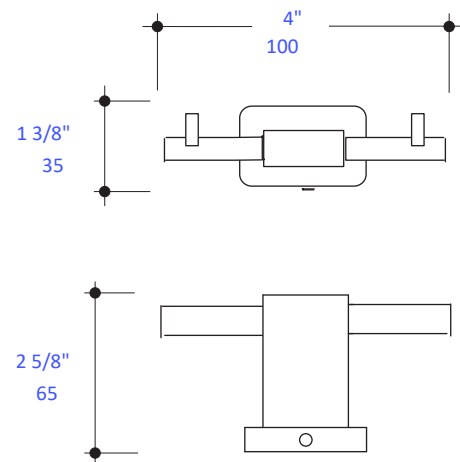

Features:

- Wall-mount double robe hook
- Includes mounting hardware
- Plated brass construction

Finish Options:

- CR - Polished Chrome
- PN - Polished Nickel
- NI - Brushed Nickel
- BG - Brushed Gold
- 44 - Matte Black

Recommended Accessories:

- Item #1801: Wall-mount towel bar
- Item #1806: Wall-mount double towel bar
- Item #1808: Wall-mount toilet paper holder or towel ring
- Item #1811: Wall-mount towel ring
- Item #1813S: Wall-mount single robe hook

LACAVA reserves the right to revise any dimension or information on this sheet without notice. Dimensions are nominal and may vary within an industry accepted tolerance of 1/4". Drawings provided herein are meant to give the user an idea of the product and are not made to scale. Location of plumbing is meant for reference, your specific application may vary.

Revised: 07/02/2020