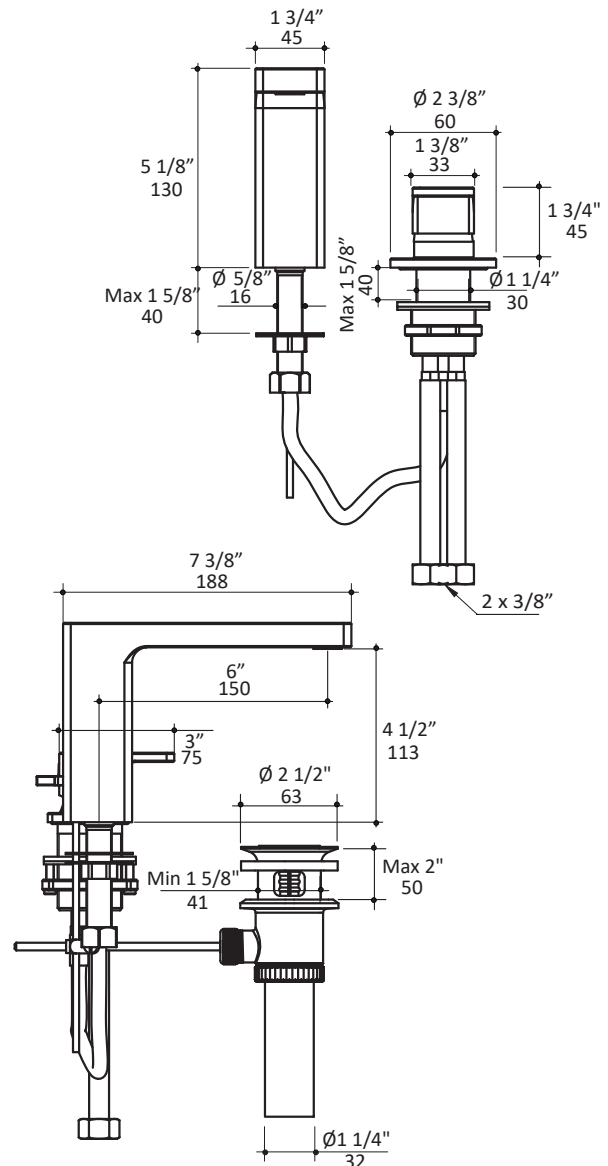

Specifications:

Installation:	deck mount 2-hole, single lever
Exterior Dimensions:	H: 5 1/8" SPOUT: 6"
Material:	solid brass construction
Water use:	1.2 GPM
Pop-up:	yes
Finishes:	CR - polished chrome PN - polished nickel NI - brushed nickel BG - brushed gold 44 - matte black

Cutout Size:	Ø 1 3/8"
Accessories included:	24" flexible hot/cold water supply lines, pop-up drain

Features:

- European sized drain
- ceramic disk cartridge
- complements the Eleganza Collection

Codes + Standards:

LACAVA reserves the right to revise any dimension or information on this sheet without notice. Dimensions are nominal and may vary within an industry accepted tolerance of 1/4". Drawings provided herein are meant to give the user an idea of the product and are not made to scale. Location of plumbing is meant for reference, your specific application may vary.