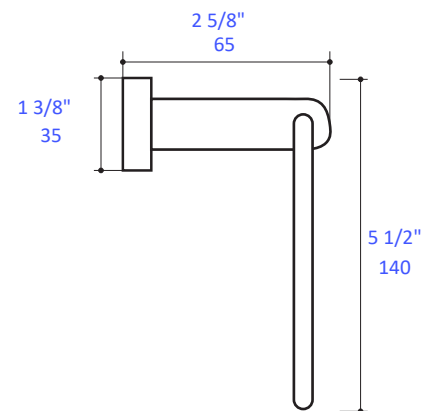

## Features:

- Wall-mount towel ring
- Includes mounting hardware
- Plated brass construction

## Recommended Accessories:

- Item #1801: Wall-mount towel bar
- Item #1806: Wall-mount double towel bar
- Item #1808: Wall-mount toilet paper holder or towel ring
- Item #1809: Wall-mount toilet paper holder
- Item #1813: Wall-mount double robe hook
- Item #1813S: Wall-mount single robe hook

LACAVA reserves the right to revise any dimension or information on this sheet without notice. Dimensions are nominal and may vary within an industry accepted tolerance of 1/4". Drawings provided herein are meant to give the user an idea of the product and are not made to scale. Location of plumbing is meant for reference, your specific application may vary.