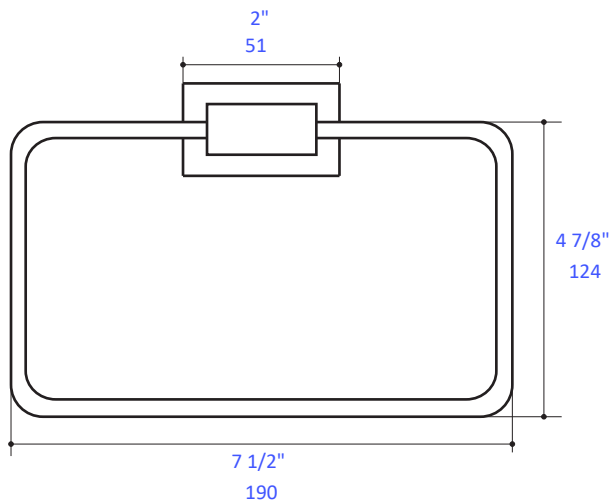

## Features:

- Wall-mount towel ring
- Includes mounting hardware
- Plated brass construction

## Recommended Accessories:

- Item #1801: Wall-mount towel bar
- Item #1806: Wall-mount double towel bar
- Item #1808: Wall-mount toilet paper holder or towel ring
- Item #1809: Wall-mount toilet paper holder
- Item #1813: Wall-mount double robe hook
- Item #1813S: Wall-mount single robe hook

LACAVA reserves the right to revise any dimension or information on this sheet without notice. Dimensions are nominal and may vary within an industry accepted tolerance of 1/4". Drawings provided herein are meant to give the user an idea of the product and are not made to scale. Location of plumbing is meant for reference, your specific application may vary.