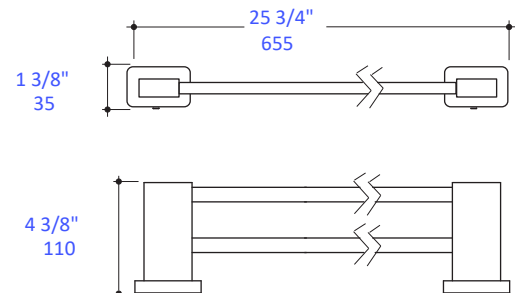

Features:

- Wall-mount double towel bar
- Includes mounting hardware
- Plated brass construction

Finish Options:

- CR - Polished Chrome
- PN - Polished Nickel
- NI - Brushed Nickel
- BG - Brushed Gold
- 44 - Matte Black

Codes + Standards:

- Meets and exceeds applicable national codes and standards

LACAVA reserves the right to revise any dimension or information on this sheet without notice. Dimensions are nominal and may vary within an industry accepted tolerance of 1/4". Drawings provided herein are meant to give the user an idea of the product and are not made to scale. Location of plumbing is meant for reference, your specific application may vary.