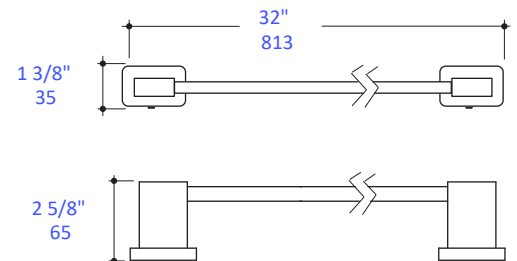

Features:

- Wall-mount towel bar
- Includes mounting hardware
- Plated brass construction

Finish Options:

- CR - Polished Chrome
- PN - Polished Nickel
- NI - Brushed Nickel
- BG - Brushed Gold
- 44 - Matte Black

Codes + Standards:

- Meets and exceeds applicable national codes and standards

LACAVA reserves the right to revise any dimension or information on this sheet without notice. Dimensions are nominal and may vary within an industry accepted tolerance of 1/4". Drawings provided herein are meant to give the user an idea of the product and are not made to scale. Location of plumbing is meant for reference, your specific application may vary.