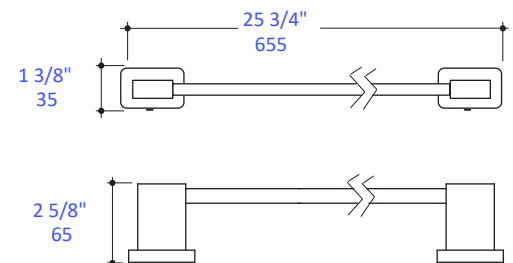

Features:

- Wall-mount towel bar
- Includes mounting hardware
- Plated brass construction

Finish Options:

- CR - Polished Chrome
- PN - Polished Nickel
- NI - Brushed Nickel
- BG - Brushed Gold
- 44 - Matte Black

LACAVA reserves the right to revise any dimension or information on this sheet without notice. Dimensions are nominal and may vary within an industry accepted tolerance of $1/4''$. Drawings provided herein are meant to give the user an idea of the product and are not made to scale. Location of plumbing is meant for reference, your specific application may vary.