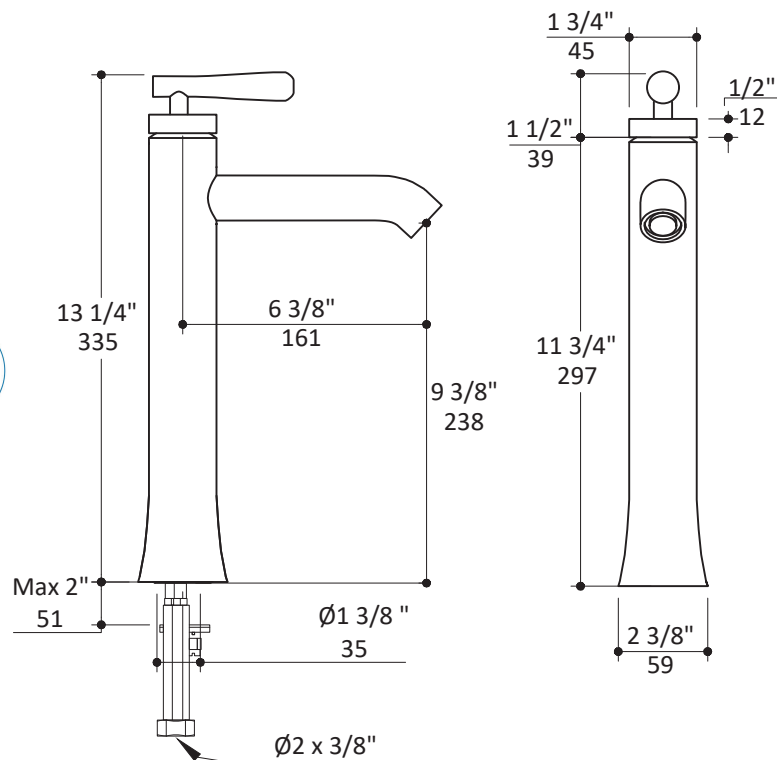

### Specifications:

<b>Faucet Body Options:</b>	1687-BD smooth, 1687F-BD with flutes
<b>Installation:</b>	Deck mount 1-hole, single lever
<b>Exterior Dimensions:</b>	H: 13 1/4" SPOUT: 6 3/8"
<b>Material:</b>	Solid brass construction
<b>Water use:</b>	1.2 GPM
<b>Pop-up:</b>	no
<b>Finishes:</b>	PS- polished brass      51- brushed brass PB- polished bronze    BB- brushed bronze CR - polished chrome    BG- brushed gold PN- polished nickel    NI - brushed nickel BK- black chrome        GM- gun metal TN- titanium              44 - matte black
<b>Cutout Size:</b>	Ø 1 3/8"
<b>Handle Options: (sold separately)</b>	1687-HP smooth P-shaped, 1687-HPF fluted P-shaped
<b>Accessories included:</b>	32" flexible hot/cold water supply lines, click-clack drain

### Features:

- Deck-mount single hole faucet available with or without fluted detailing with P-shaped handle
- Variety of handle options sold separately
- Brass construction with single ceramic disc cartridge
- Complements the FLUTTI collection

### Recommended Items:

Replacement parts:

- 1687-C ceramic disc cartridge
- 1686-AER replacement aerator

European drain with overflow

- 7100-16OF click-clack drain

LACAVA reserves the right to revise any dimension or information on this sheet without notice. Dimensions are nominal and may vary within an industry accepted tolerance of 1/4". Drawings provided herein are meant to give the user an idea of the product and are not made to scale. Location of plumbing is meant for reference, your specific application may vary. Revised: 5/20/2026