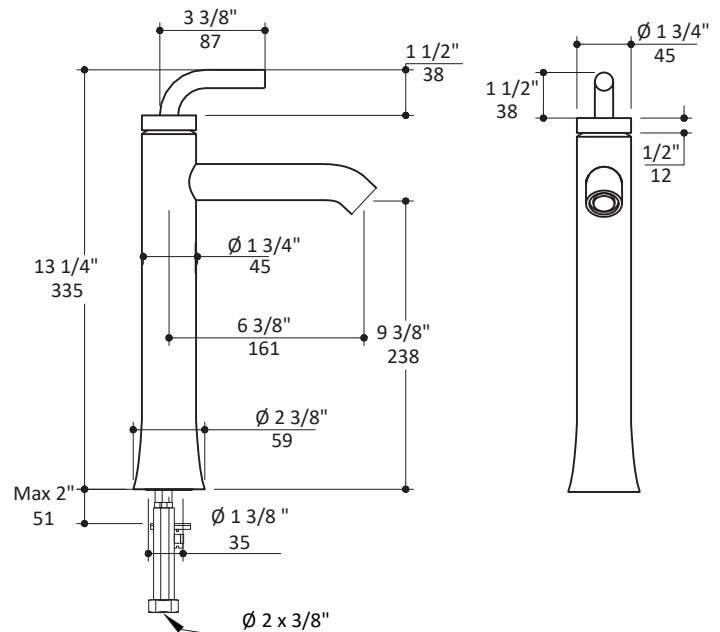

Specifications:

Faucet Body Options:	1687-BD smooth, 1687F-BD with flutes	
Installation:	deck-mount 1-hole, single lever	
Exterior Dimensions:	H: 13 1/4" SPOUT: 6 3/8"	
Material:	solid brass construction	
Water use:	1.2 GPM	
Pop-up:	no	
Finishes:	PS- polished brass	51- brushed brass
	PB- polished bronze	BB- brushed bronze
	CR - polished chrome	BG- brushed gold
	PN- polished nickel	NI - brushed nickel
	BK- black chrome	GM- gun metal
	TN- titanium	44 - matte black
Cutout Size:	Ø 1 3/8"	
Handle Options:	1687-HJ smooth J-shaped,	
(sold separately)	1687-HJF fluted J - shaped	
Accessories included:	32" flexible hot/cold water supply lines, click-clack drain	

Features:

- Deck-mount single hole faucet, handles sold separately
- Variety of handle options sold separately
- Brass construction with single ceramic disc cartridge
- Complements the FLUTTI collection

LACAVA reserves the right to revise any dimension or information on this sheet without notice. Dimensions are nominal and may vary within an industry accepted tolerance of 1/4". Drawings provided herein are meant to give the user an idea of the product and are not made to scale. Location of plumbing is meant for reference, your specific application may vary.