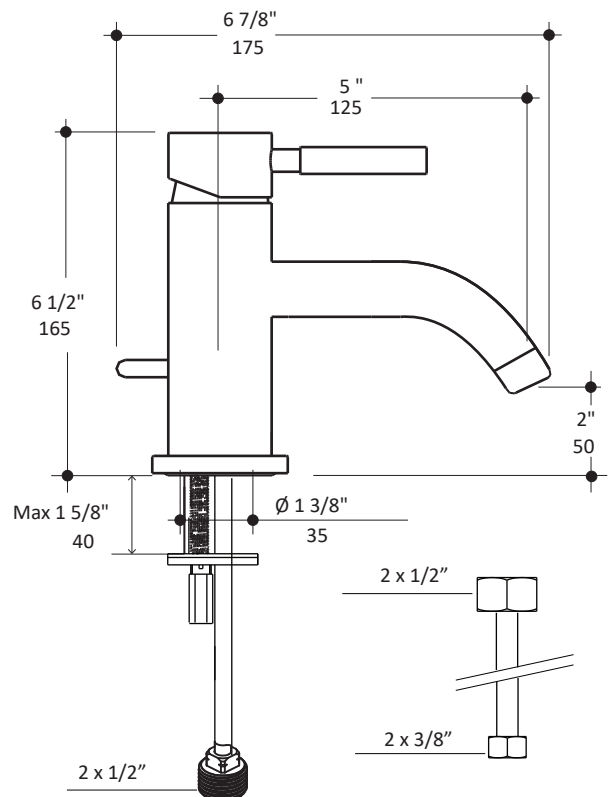

### Specifications:

<b>Installation:</b>	deck mount 1-hole, single lever
<b>Exterior Dimensions:</b>	H: 6 1/2" SPOUT: 5"
<b>Material:</b>	solid brass construction
<b>Water use:</b>	1.2 GPM
<b>Pop-up:</b>	yes
<b>Finishes:</b>	CR - polished chrome NI - brushed nickel 44 - matte black
<b>Weight:</b>	8 lbs
<b>Cutout Size:</b>	Ø 1 3/8"
<b>Accessories included:</b>	24" flexible hot/cold water supply lines, pop-up drain

LACAVA reserves the right to revise any dimension or information on this sheet without notice. Dimensions are nominal and may vary within an industry accepted tolerance of 1/4". Drawings provided herein are meant to give the user an idea of the product and are not made to scale. Location of plumbing is meant for reference, your specific application may vary.