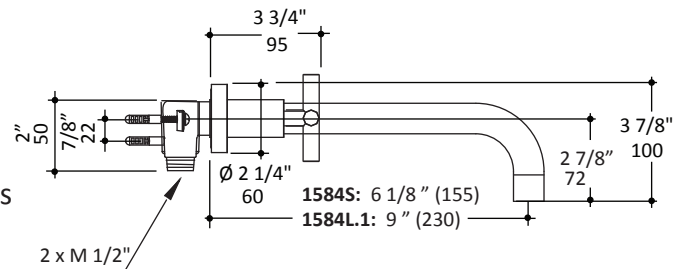

## Specifications:

<b>Installation:</b>	wall mount, two cross handles
<b>Exterior Dimensions:</b>	H: 3 7/8" SPOUT: 6 1/8" (1585S.1) or 9" (1585L.1)
<b>Material:</b>	solid brass construction
<b>Water use:</b>	1.2 GPM
<b>Pop-up:</b>	N/A
<b>Finishes:</b>	CR - polished chrome PN - polished nickel NI - brushed nickel BG - brushed gold 44 - matte black
<b>Cutout Size:</b>	Ø 1 1/4" handle, Ø 1 3/4" spout
<b>Accessories included:</b>	European click-clack drain # 7100-16OF
<b>Fittings included:</b>	Rough-in # 1584/5-ROUGH and trim # 1585S-A or 1585L.1-A

## Features:

- 1585S - 6" spout
- 1585L.1 - 9" spout
- ceramic disk cartridge
- complements the Cigno Collection
- 1/2" Male NPT inlets with optional sweat connections

LACAVA reserves the right to revise any dimension or information on this sheet without notice. Dimensions are nominal and may vary within an industry accepted tolerance of 1/4". Drawings provided herein are meant to give the user an idea of the product and are not made to scale. Location of plumbing is meant for reference, your specific application may vary.