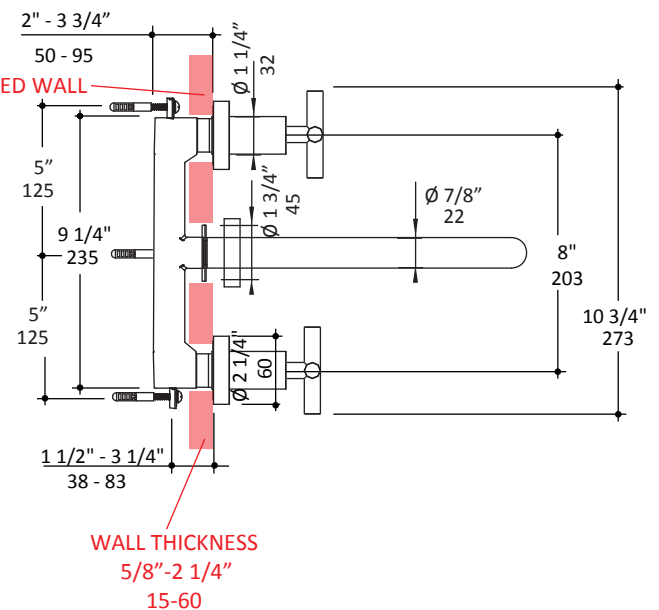

## Specifications:

<b>Installation:</b>	wall mount, two cross handles
<b>Exterior Dimensions:</b>	H: 3 7/8" SPOUT: 6 1/8" (1585S.1) or 9" (1585L.1)
<b>Material:</b>	solid brass construction
<b>Water use:</b>	1.2 GPM
<b>Pop-up:</b>	N/A
<b>Finishes:</b>	CR - polished chrome PN - polished nickel NI - brushed nickel BG - brushed gold 44 - matte black
<b>Cutout Size:</b>	Ø 1 1/4" handle, Ø 1 3/4" spout
<b>Accessories included:</b>	European click-clack drain # 7100-16OF
<b>Fittings included:</b>	Rough-in # 1584/5-ROUGH and trim # 1585S-A or 1585L.1-A

LACAVA reserves the right to revise any dimension or information on this sheet without notice. Dimensions are nominal and may vary within an industry accepted tolerance of 1/4". Drawings provided herein are meant to give the user an idea of the product and are not made to scale. Location of plumbing is meant for reference, your specific application may vary.