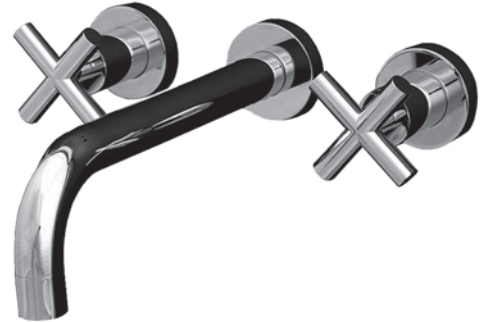

## Specifications:

<b>Installation:</b>	wall mount, two cross handles
<b>Exterior Dimensions:</b>	H: 3 7/8" SPOUT: 6 1/8" (1585S.1) or 9" (1585L.1)
<b>Material:</b>	solid brass construction
<b>Water use:</b>	1.2 GPM
<b>Pop-up:</b>	N/A
<b>Finishes:</b>	CR - polished chrome PN - polished nickel NI - brushed nickel BG - brushed gold 44 - matte black
<b>Cutout Size:</b>	Ø 1 1/4" handle, Ø 1 3/4" spout
<b>Accessories included:</b>	European click-clack drain # 7100-16OF
<b>Fittings included:</b>	Rough-in # 1584/5-ROUGH and trim # 1585S-A or 1585L.1-A

## Features:

- 1585S - 6" spout
- 1585L.1 - 9" spout
- ceramic disk cartridge
- complements the Cigno Collection
- 1/2" Male NPT inlets with optional sweat connections