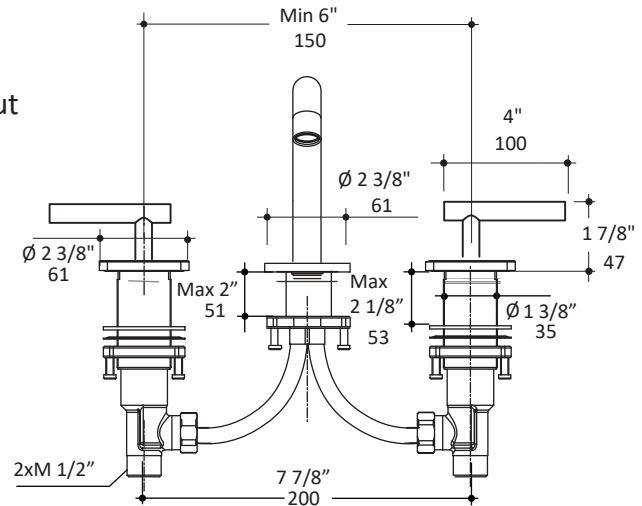

Specifications:

Installation:	deck mount 3-hole, two levers	
Exterior Dimensions:	H: 5 1/4" SPOUT : 6 3/4"	
Material:	solid brass construction	
Water use:	1.2 GPM	
Pop-up:	no	
Finishes:	PS- polished brass	51- brushed brass
	PB- polished bronze	BB- brushed bronze
	CR- polished chrome	NI- brushed nickel
	PN- polished nickel	BG- brushed gold
	BK- black chrome	GM- gun metal
	TN- titanium	44- matte black
Cutout Size:	Ø 1 3/8"	
Accessories included:	24" flexible hot/cold water supply lines and click-clack drain	

LACAVA reserves the right to revise any dimension or information on this sheet without notice. Dimensions are nominal and may vary within an industry accepted tolerance of 1/4". Drawings provided herein are meant to give the user an idea of the product and are not made to scale. Location of plumbing is meant for reference, your specific application may vary.