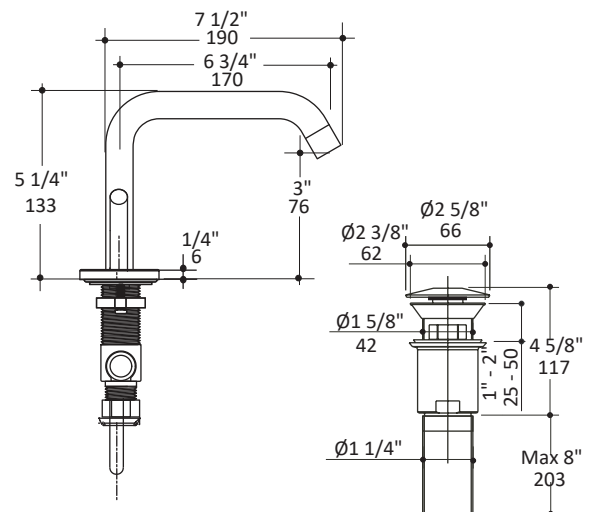

Specifications:

Installation:	deck mount 3-hole, two levers	
Exterior Dimensions:	H: 5 1/4" SPOUT : 6 3/4"	
Material:	solid brass construction	
Water use:	1.2 GPM	
Pop-up:	no	
Finishes:	PS- polished brass	51- brushed brass
	PB- polished bronze	BB- brushed bronze
	CR- polished chrome	NI- brushed nickel
	PN- polished nickel	BG- brushed gold
	BK- black chrome	GM- gun metal
	TN- titanium	44- matte black
Cutout Size:	Ø 1 3/8"	
Accessories included:	24" flexible hot/cold water supply lines and click-clack drain	

Features:

- Deck-mount three hole faucet with goose-neck swiveling spout and two lever handles
- Brass construction with hot and cold ceramic disc cartridges
- Complements the Cigno Collection
- Includes flexible supply lines and click-click drain assembly

LACAVA reserves the right to revise any dimension or information on this sheet without notice. Dimensions are nominal and may vary within an industry accepted tolerance of 1/4". Drawings provided herein are meant to give the user an idea of the product and are not made to scale. Location of plumbing is meant for reference, your specific application may vary.