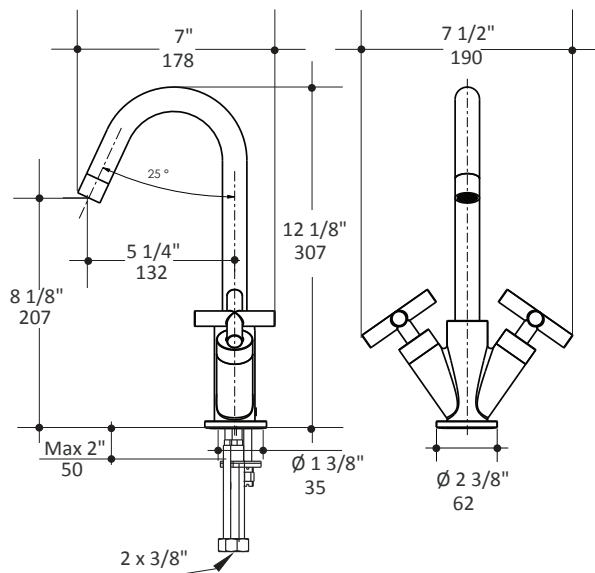

Codes + Standards:

- Meets and exceeds applicable national codes and standards
  - ASME A112.18.1/CSA
  - NSF/ANSI/CAN61
  - NSF/ANSI/CAN372
  - CalGreen/CEC
- Compliant with California AB-100

compliant when installed to specific requirements of this regulation