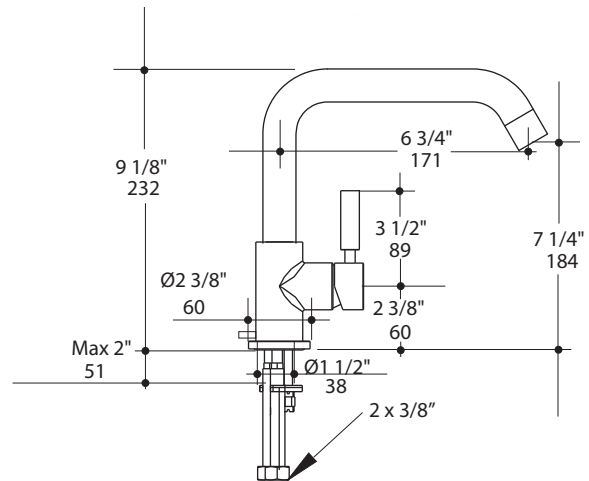

Specifications:

Installation:	deck mount 1-hole, single lever
Exterior Dimensions:	H: 9 1/8" SPOUT: 6 3/4"
Material:	solid brass construction
Water use:	1.2 GPM
Pop-up:	yes
Finishes:	CR - polished chrome PN - polished nickel NI - brushed nickel BG - brushed gold 44 - matte black
Cutout Size:	Ø 1 3/8"
Accessories included:	24" flexible hot/cold water supply lines, pop-up drain

Features:

- Deck-mount single hole faucet with goose-neck spout and lever handle
- Brass construction with single ceramic disc cartridge
- Complements the Cigno Collection
- Includes flexible supply lines and pop-up drain assembly

Recommended Items:

- Replacement parts:
 - R154 - replacement ceramic disc cartridge
 - R1514-AER - replacement aerator
- European drain with overflow
 - 7100-12 pop-up drain

LACAVA reserves the right to revise any dimension or information on this sheet without notice. Dimensions are nominal and may vary within an industry accepted tolerance of 1/4". Drawings provided herein are meant to give the user an idea of the product and are not made to scale. Location of plumbing is meant for reference, your specific application may vary.