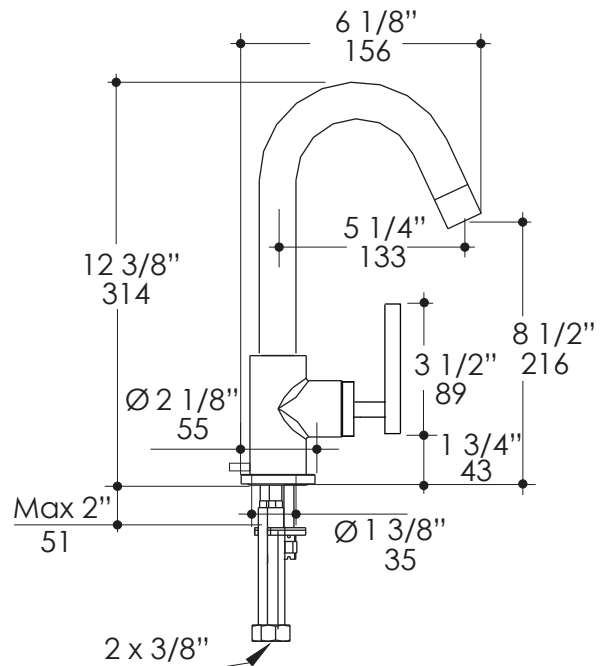

Specifications:

Installation:	Deck mount 1-hole, single lever	
Exterior Dimensions:	H: 12 3/8" SPOUT: 5 1/4"	
Material:	solid brass construction	
Water use:	1.2 GPM	
Pop-up:	yes	
Finishes:	PS- polished brass	51- polished brass
	PB- polished bronze	BB- brushed bronze
	CR- polished chrome	NI- brushed nickel
	PN- polished nickel	BG- brushed gold
	BK- black chrome	GM- gun metal
	TN-titanium	44- matte black
Cutout Size:	Ø 1 3/8"	
Accessories included:	24" flexible hot/cold water supply lines, pop-up drain	

Features:

- Deck-mount single hole faucet with goose-neck spout and lever handle
- Brass construction with single ceramic disc cartridge
- Complements the Cigno Collection
- Includes flexible supply lines and pop-up drain assembly

LACAVA reserves the right to revise any dimension or information on this sheet without notice. Dimensions are nominal and may vary within an industry accepted tolerance of 1/4". Drawings provided herein are meant to give the user an idea of the product and are not made to scale. Location of plumbing is meant for reference, your specific application may vary.