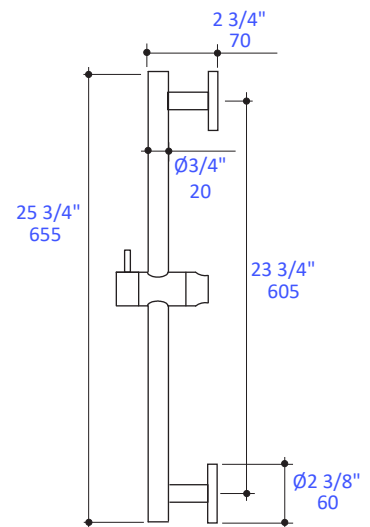

Features:

- Wall-mount round rail with hook for hand-held shower head
- Lever to adjust height and direction of hook
- Shower head and hand shower wall union sold separately

Finish Options:

- CR - Polished Chrome
- PN - Polished Nickel
- NI - Brushed Nickel
- BG - Brushed Gold
- 44 - Matte Black

Recommended Accessories:

- Item #406: Hand-held shower head with 59" flexible hose
- Item #1573A: Hand shower wall union

LACAVA reserves the right to revise any dimension or information on this sheet without notice. Dimensions are nominal and may vary within an industry accepted tolerance of 1/4". Drawings provided herein are meant to give the user an idea of the product and are not made to scale. Location of plumbing is meant for reference, your specific application may vary.