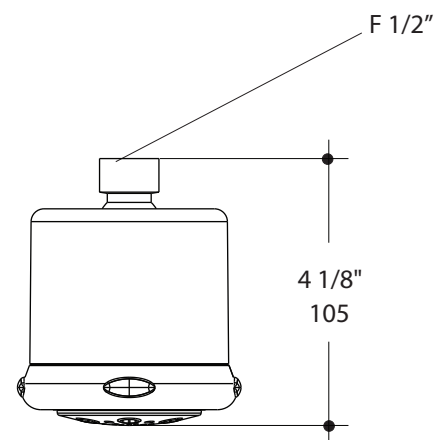

Codes + Standards:

- Meets and exceeds applicable national codes
- Meets Cal-green requirement
- Complies with CEC standard

Recommended Accessories:

- Item #401A: 6" Wall-mount round shower arm with flange
- Item #402A: 4" Wall-mount round shower arm with flange
- Item #15PB1.L.R: Built-in pressure balancing mixer with a lever handle and round backplate

LACAVA reserves the right to revise any dimension or information on this sheet without notice. Dimensions are nominal and may vary within an industry accepted tolerance of 1/4". Drawings provided herein are meant to give the user an idea of the product and are not made to scale. Location of plumbing is meant for reference, your specific application may vary. Revised: 11/14/2023