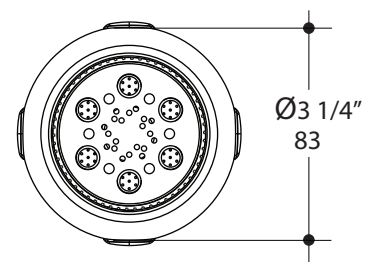

Codes + Standards:

- Meets and exceeds applicable national codes
- Meets Cal-green requirement
- Complies with CEC standard

Recommended Accessories:

- Item #401A: 6" Wall-mount round shower arm with flange
- Item #402A: 4" Wall-mount round shower arm with flange
- Item #15PB1.L.R: Built-in pressure balancing mixer with a lever handle and round backplate

LACAVA reserves the right to revise any dimension or information on this sheet without notice. Dimensions are nominal and may vary within an industry accepted tolerance of 1/4". Drawings provided herein are meant to give the user an idea of the product and are not made to scale. Location of plumbing is meant for reference, your specific application may vary. Revised: 11/14/2023