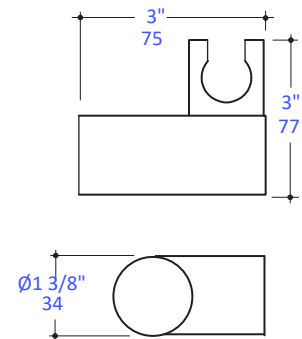

### Features:

---

- Tilting hook for hand-held shower head
- Brass construction
- Shower head and intake sold separately

### Recommended Accessories:

---

- Item #1560: Hand-held shower head with 59" flexible hose
- Item #1573A: Hand shower wall union

LACAVA reserves the right to revise any dimension or information on this sheet without notice. Dimensions are nominal and may vary within an industry accepted tolerance of 1/4". Drawings provided herein are meant to give the user an idea of the product and are not made to scale. Location of plumbing is meant for reference, your specific application may vary.