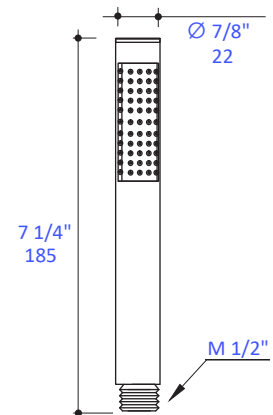

Features:

- Hand-held shower head with fixed jet
- Includes 59" flexible hose
- Hook and hand shower wall union sold separately
- 1.75 GPM flow regulator with back flow prevention included
- Flow rate: 1.3 GPM at recommended 43.5 psi

Finish Options:

- CR - Polished Chrome
- PN - Polished Nickel
- NI - Brushed Nickel
- BG - Brushed Gold
- 44 - Matte Black

Codes + Standards:

- Meets and exceeds applicable national codes
- Meets Cal-green requirement
- Complies with CEC standard

Recommend Accessories:

- Item # 1570: Wall-mount rail with hook for hand-held shower head
- Item #1573A: Hand shower wall union

LACAVA reserves the right to revise any dimension or information on this sheet without notice. Dimensions are nominal and may vary within an industry accepted tolerance of 1/4". Drawings provided herein are meant to give the user an idea of the product and are not made to scale. Location of plumbing is meant for reference, your specific application may vary.