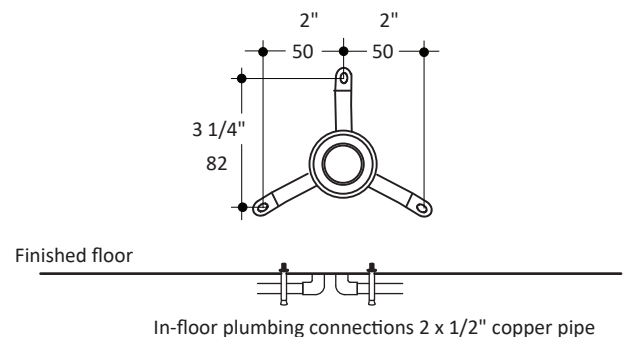

Specifications:

Installation:	Floor standing 1-hole, single lever
Exterior Dimensions:	H: 44" SPOUT: 8 1/4"
Material:	Solid brass construction
Water use:	4.35 GPM (43.5 PSI)
Finishes:	CR - polished chrome NI - brushed nickel
Weight:	11.5 lbs
Accessories included:	30 1/2" flexible hot/cold water supply lines with 3/8" compression - 1/2" F SWT connectors

Features:

- 90° rotating two-way diverter and hand-held shower head with 59" flexible hose
- Brass construction with single ceramic disc cartridge
- Complements the Kubista Collection

Codes + Standards:

- Meets and exceeds applicable national codes and standards
- CAL-Green compliant

ADA compliant when installed to specific requirements of this regulation

Recommended Items:

- Replacement parts:
 - R1595S - Ceramic disc cartridge
 - A00045-59" Flexible shower hose
 - 1495.1-D - Replacement diverter kit
 - W1460 - Hand-held shower head

LACAVA reserves the right to revise any dimension or information on this sheet without notice. Dimensions are nominal and may vary within an industry accepted tolerance of 1/4". Drawings provided herein are meant to give the user an idea of the product and are not made to scale. Location of plumbing is meant for reference, your specific application may vary.