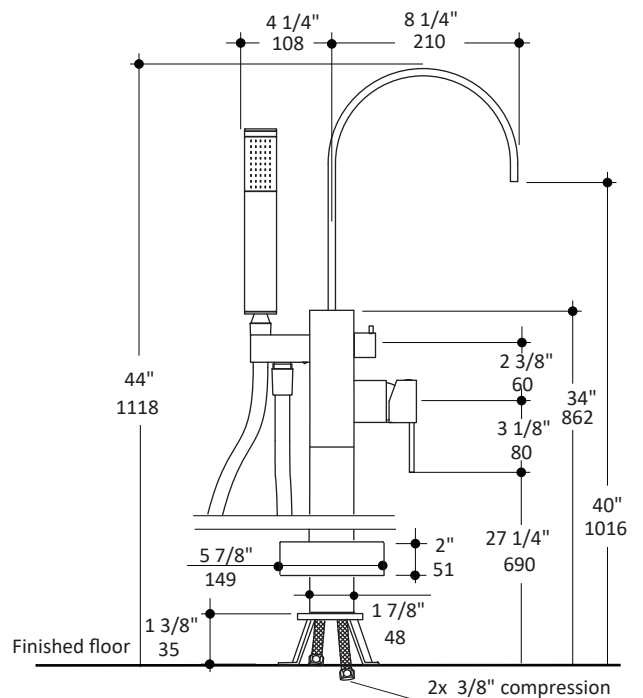

Specifications:

Installation:	Floor standing 1-hole, single lever
Exterior Dimensions:	H: 44" SPOUT: 8 1/4"
Material:	Solid brass construction
Water use:	4.35 GPM (43.5 PSI)
Finishes:	CR - polished chrome NI - brushed nickel
Weight:	11.5 lbs
Accessories included:	30 1/2" flexible hot/cold water supply lines with 3/8" compression - 1/2" F SWT connectors

Features:

- 90° rotating two-way diverter and hand-held shower head with 59" flexible hose
- Brass construction with single ceramic disc cartridge
- Complements the Kubista Collection

Codes + Standards:

- Meets and exceeds applicable national codes and standards
- CAL-Green compliant

ADA compliant when installed to specific requirements of this regulation

Recommended Items:

- Replacement parts:
 - R1595S - Ceramic disc cartridge
 - A00045-59" Flexible shower hose
 - 1495.1-D - Replacement diverter kit
 - W1460 - Hand-held shower head

LACAVA reserves the right to revise any dimension or information on this sheet without notice. Dimensions are nominal and may vary within an industry accepted tolerance of 1/4". Drawings provided herein are meant to give the user an idea of the product and are not made to scale. Location of plumbing is meant for reference, your specific application may vary.