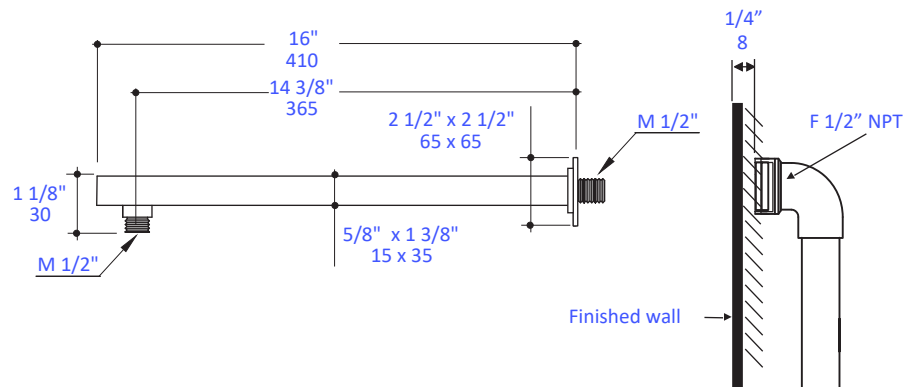

Features:

- Wall-mount shower arm with rectangular flange
- Brass construction
- Shower head sold separately

Finish Options:

- CR - Polished Chrome
- NI - Brushed Nickel
- PN - Polished Nickel
- BG - Brushed Gold
- 44 - Matte Black

Recommended Accessories:

- Item #1465: Tilting rectangular rain shower head

LACAVA reserves the right to revise any dimension or information on this sheet without notice. Dimensions are nominal and may vary within an industry accepted tolerance of 1/4". Drawings provided herein are meant to give the user an idea of the product and are not made to scale. Location of plumbing is meant for reference, your specific application may vary.