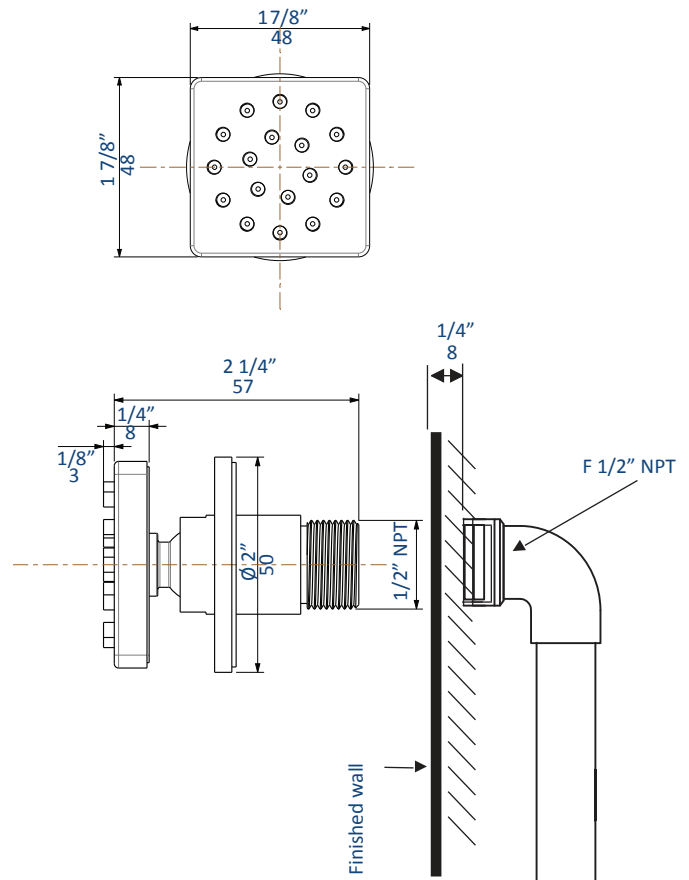

Features:

- Wall-mounted square body spray with escutcheon
- Fixed jet
- Weight: 1.1 lbs
- Flow rate 1.7 GPM at 43.5 psi

Finish Options:

- CR - Polished Chrome
- NI - Brushed Nickel
- PN - Polished Nickel
- BG - Brushed Gold
- 44 - Matte Black

Codes + Standards:

- Meets and exceeds applicable national codes

Recommended Accessories:

- Item # 14PB1.L.S: Built-in pressure balancing mixer with lever handle

LACAVA reserves the right to revise any dimension or information in this sheet without notice. Dimensions are nominal and may vary within an industry accepted tolerance of 1/4". Drawings provided herein are meant to give the user an idea of the product and are not made to scale. Location of plumbing is meant for reference, your specifications may vary.