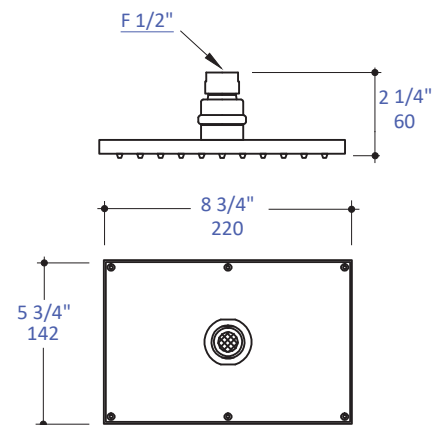

Codes + Standards:

- Meets and exceeds applicable national codes
- Meets Cal-green requirement
- Complies with CEC standard