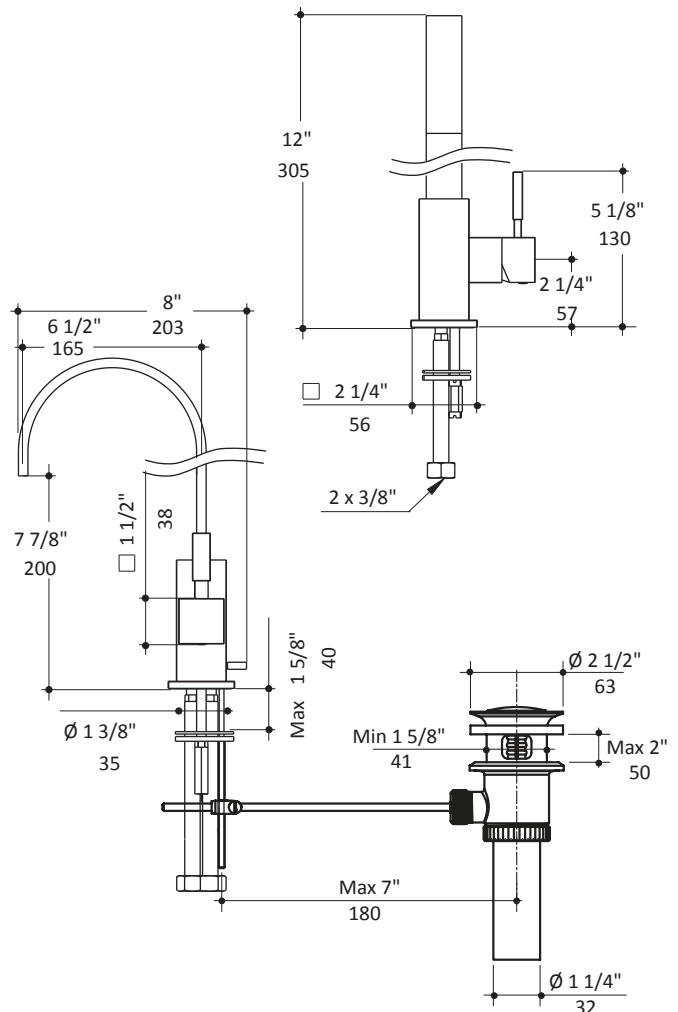

Specifications:

Installation:	deck mount 1-hole, single lever
Exterior Dimensions:	H: 12" SPOUT: 6 1/2"
Material:	solid brass construction
Water use:	1.2 GPM
Pop-up:	yes
Finishes:	CR - polished chrome NI - brushed nickel
Cutout Size:	Ø 1 3/8"
Accessories included:	24" flexible hot/cold water supply lines, pop-up drain

Features:

- European sized drain
- ceramic disk cartridge
- complements the Kubista Collection
- swivel spout

Codes + Standards:

- Meets and exceeds applicable national codes and standards
 - ASME A112.18.1/CSA B125.1
 - NSF/ANSI/CAN61
 - NSF/ANSI/CAN372
 - CalGreen/CEC
- Compliant with California AB-100

ADA compliant when installed to specific requirements of this regulation

Recommended Items:

- Replacement parts:
 - R1514-23 ceramic disc cartridge
- European drain with overflow
 - 7100-16OF click-clack drain
 - 7100-13OF grid drain
 - 7100-12 pop-up drain

LACAVA reserves the right to revise any dimension or information on this sheet without notice. Dimensions are nominal and may vary within an industry accepted tolerance of 1/4". Drawings provided herein are meant to give the user an idea of the product and are not made to scale. Location of plumbing is meant for reference, your specific application may vary. Revised: 05/21/2024