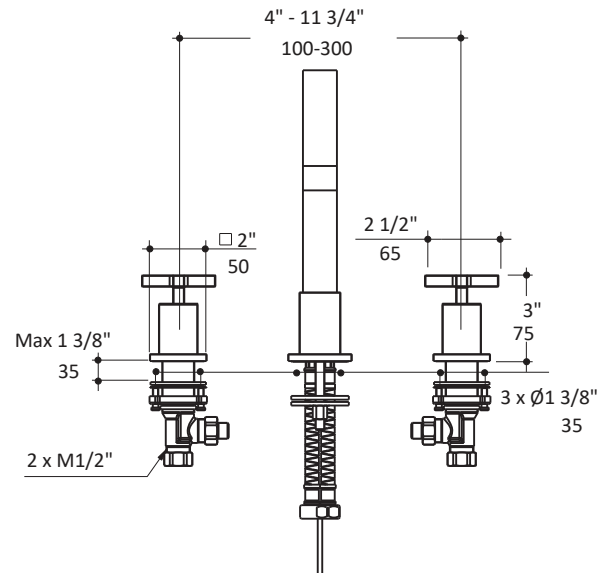

Specifications:

Installation:	deck mount 8" spread, 2-handle
Exterior Dimensions:	H: 10" SPOUT: 6 1/4"
Material:	solid brass construction
Water use:	1.2 GPM
Pop-up:	yes
Finishes:	CR - polished chrome NI - brushed nickel
Cutout Size:	3 x Ø 1 3/8"
Accessories included:	24" flexible hot/cold water supply lines, pop-up drain

Features:

- European sized drain
- ceramic disk cartridge
- complements the Kubista Collection
- swivel spout

Codes + Standards:

- Meets and exceeds applicable national codes and standards
 - 
 - 
 - 
 - 
-   

LACAVA reserves the right to revise any dimension or information on this sheet without notice. Dimensions are nominal and may vary within an industry accepted tolerance of 1/4". Drawings provided herein are meant to give the user an idea of the product and are not made to scale. Location of plumbing is meant for reference, your specific application may vary.