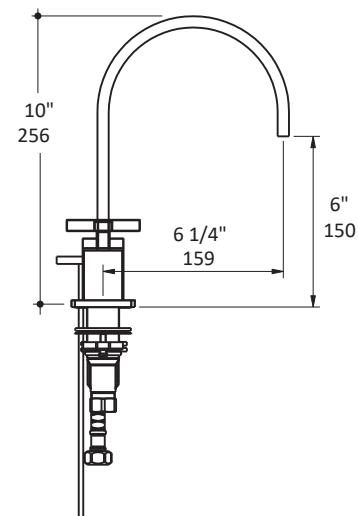

Specifications:

Installation:	deck mount 8" spread, 2-handle
Exterior Dimensions:	H: 10" SPOUT: 6 1/4"
Material:	solid brass construction
Water use:	1.2 GPM
Pop-up:	yes
Finishes:	CR - polished chrome NI - brushed nickel
Cutout Size:	3 x Ø 1 3/8"
Accessories included:	24" flexible hot/cold water supply lines, pop-up drain

Features:

- European sized drain
- ceramic disk cartridge
- complements the Kubista Collection
- swivel spout

Codes + Standards:

- Meets and exceeds applicable national codes and standards
 - 
 - 
 - 
 - 
-   

LACAVA reserves the right to revise any dimension or information on this sheet without notice. Dimensions are nominal and may vary within an industry accepted tolerance of 1/4". Drawings provided herein are meant to give the user an idea of the product and are not made to scale. Location of plumbing is meant for reference, your specific application may vary.