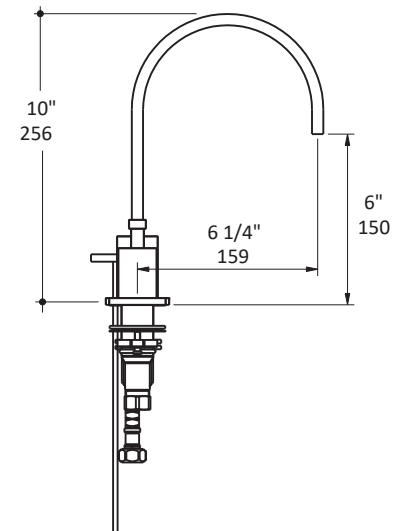

Specifications:

Installation:	deck mount 8" spread, 2-handle
Exterior Dimensions:	H: 10" SPOUT: 6 1/4"
Material:	solid brass construction
Water use:	1.2 GPM
Pop-up:	yes
Finishes:	CR - polished chrome NI - brushed nickel

Cutout Size:	3 x \varnothing 1 3/8"
Accessories included:	24" flexible hot/cold water supply lines, pop-up drain

Features:

- European sized drain
- ceramic disk cartridge
- complements the Kubista Collection
- swivel spout

Recommended Items:

- Replacement parts:
 - R025-26 ceramic disc cartridge set hot/cold
- European drain with overflow
 - 7100-16OF click-clack drain
 - 7100-13OF grid drain
 - 7100-12 pop-up drain

LACAVA reserves the right to revise any dimension or information on this sheet without notice. Dimensions are nominal and may vary within an industry accepted tolerance of 1/4". Drawings provided herein are meant to give the user an idea of the product and are not made to scale. Location of plumbing is meant for reference, your specific application may vary.
Revised: 05/21/2024