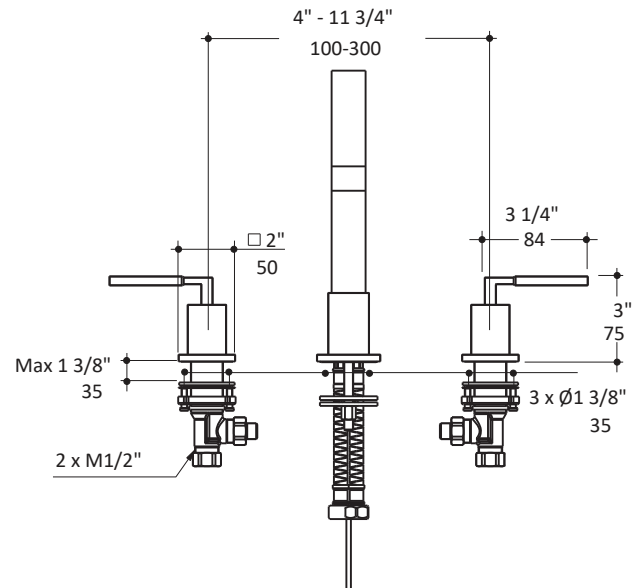

Specifications:

Installation:	deck mount 8" spread, 2-handle
Exterior Dimensions:	H: 10" SPOUT: 6 1/4"
Material:	solid brass construction
Water use:	1.2 GPM
Pop-up:	yes
Finishes:	CR - polished chrome NI - brushed nickel

Cutout Size:	3 x \varnothing 1 3/8"
Accessories included:	24" flexible hot/cold water supply lines, pop-up drain

Features:

- European sized drain
- ceramic disk cartridge
- complements the Kubista Collection
- swivel spout

Recommended Items:

- Replacement parts:
 - R025-26 ceramic disc cartridge set hot/cold
- European drain with overflow
 - 7100-16OF click-clack drain
 - 7100-13OF grid drain
 - 7100-12 pop-up drain

LACAVA reserves the right to revise any dimension or information on this sheet without notice. Dimensions are nominal and may vary within an industry accepted tolerance of 1/4". Drawings provided herein are meant to give the user an idea of the product and are not made to scale. Location of plumbing is meant for reference, your specific application may vary.
Revised: 05/21/2024