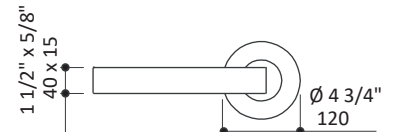

LACAVA

ARCH floor-mount spout and wall-mount mixer 13016F.1 with knob handle 13016FL with lever handle

Specifications:

Installation:	wall-mount mixer, single lever, with floor-mount spout
Exterior Dimensions:	spout - H: 46 1/2" SPOUT: 9 7/8" mixer - \varnothing 3 1/2"
Material:	solid brass construction
Water use:	1.2 GPM
Drain:	no
Finishes:	CR - polished chrome
Cutout Size:	\varnothing 1 7/8"
Accessories included:	spout mixer 12340.1-A trim with knob handle mixer 12340L-A trim with lever handle 12340.1-B rough-in

Recommended Items:

- European drain with overflow
 - 7100-16OF click-clack drain
 - 7100-13OF grid drain

LACAVA reserves the right to revise any dimension or information on this sheet without notice. Dimensions are nominal and may vary within an industry accepted tolerance of 1/4\"/>