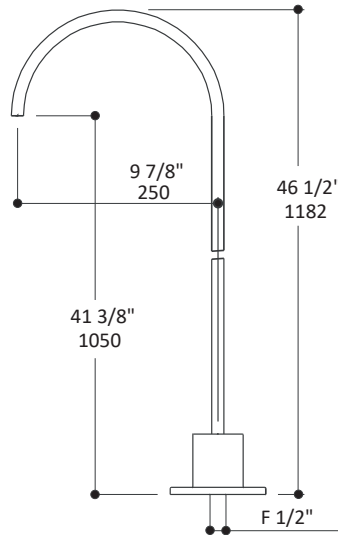

LACAVA

ARCH floor-mount spout and wall-mount mixer 13016F.1 with knob handle 13016FL with lever handle

Specifications:

Installation:	wall-mount mixer, single lever, with floor-mount spout
Exterior Dimensions:	spout - H: 46 1/2" SPOUT: 9 7/8" mixer - \varnothing 3 1/2"
Material:	solid brass construction
Water use:	1.2 GPM
Drain:	no
Finishes:	CR - polished chrome
Cutout Size:	\varnothing 1 7/8"
Accessories included:	spout mixer 12340.1-A trim with knob handle mixer 12340L-A trim with lever handle 12340.1-B rough-in

Recommended Items:

- European drain with overflow
 - 7100-16OF click-clack drain
 - 7100-13OF grid drain

LACAVA reserves the right to revise any dimension or information on this sheet without notice. Dimensions are nominal and may vary within an industry accepted tolerance of 1/4\"/>