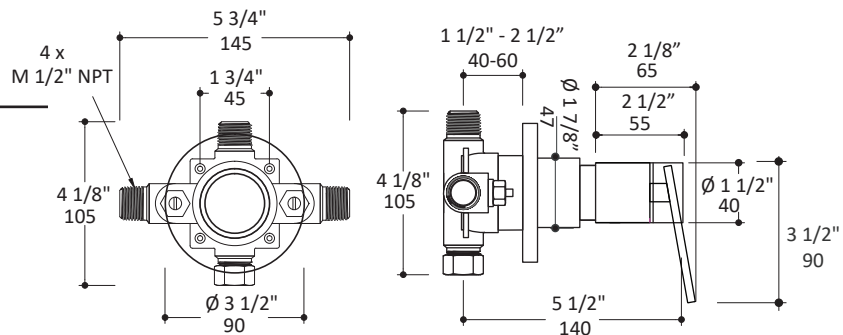

LACAVA

ARCH floor-mount spout and wall-mount mixer 13016F.1 with knob handle 13016FL with lever handle

Specifications:

Installation:	wall-mount mixer, single lever, with floor-mount spout
Exterior Dimensions:	spout - H: 46 1/2" SPOUT: 9 7/8" mixer - \varnothing 3 1/2"
Material:	solid brass construction
Water use:	1.2 GPM
Drain:	no
Finishes:	CR - polished chrome
Cutout Size:	\varnothing 1 7/8"
Accessories included:	spout mixer 12340.1-A trim with knob handle mixer 12340L-A trim with lever handle 12340.1-B rough-in

Recommended Items:

- European drain with overflow
 - 7100-16OF click-clack drain
 - 7100-13OF grid drain

LACAVA reserves the right to revise any dimension or information on this sheet without notice. Dimensions are nominal and may vary within an industry accepted tolerance of 1/4\"/>