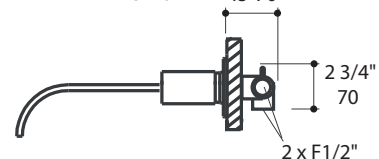

Codes + Standards:

- Meets and exceeds applicable national codes and standards
  - ASME A112.18.1/CSA B125.1
  - NSF/ANSI/CAN61
  - NSF/ANSI/CAN372
  - CalGreen/CEC
- Compliant with California AB-100