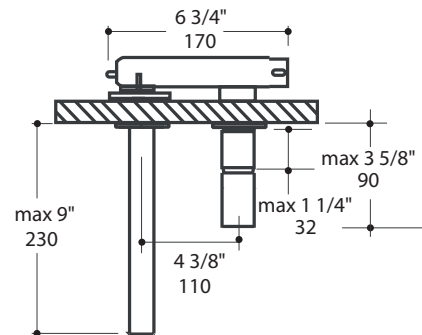

Codes + Standards:

- Meets and exceeds applicable national codes and standards
  - ASME A112.18.1/CSA B125.1
  - NSF/ANSI/CAN61
  - NSF/ANSI/CAN372
  - CalGreen/CEC
- Compliant with California AB-100