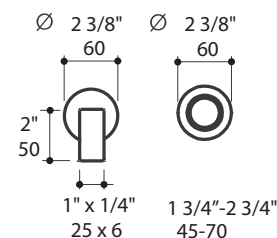

Codes + Standards:

- Meets and exceeds applicable national codes and standards
  - ASME A112.18.1/CSA B125.1
  - NSF/ANSI/CAN61
  - NSF/ANSI/CAN372
  - CalGreen/CEC
- Compliant with California AB-100