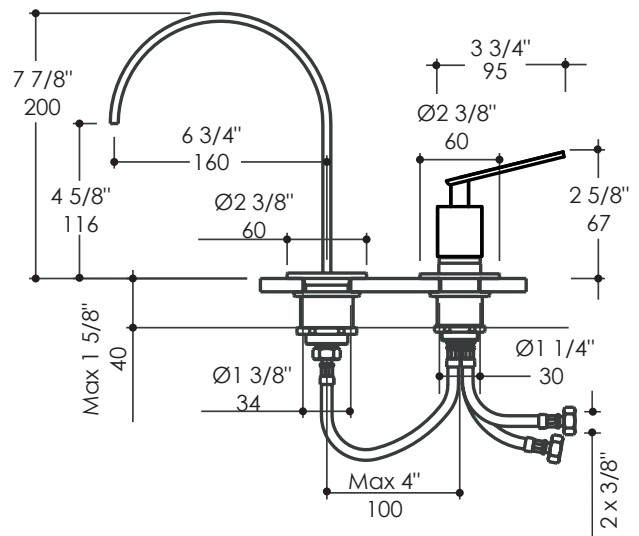

### Specifications:

<b>Installation:</b>	Deck mount, single-lever
<b>Exterior Dimensions:</b>	H: 8", Spout: 6 3/4"
<b>Material:</b>	solid brass construction
<b>Water use:</b>	1.2 GPM
<b>Pop-up:</b>	No
<b>Finishes:</b>	CR - polished chrome
<b>Cutout Size:</b>	Ø 1 3/8"
<b>Accessories included:</b>	Includes flexible supply lines and drain assembly #7100-16OF European click-clack drain

### Features:

- Deck-mount two-hole faucet with a swiveling arch spout and lever handle
- Open spout features a natural water flow
- Brass construction with single ceramic disc cartridge
- Flexible handle positioning

### Recommended Items:

- Replacement parts:
  - R13010 replacement ceramic disc cartridge
- European drain with overflow
  - 7100-16OF click-clack drain
  - 7100-13OF stationary drain

LACAVA reserves the right to revise any dimension or information on this sheet without notice. Dimensions are nominal and may vary within an industry accepted tolerance of 1/4". Drawings provided herein are meant to give the user an idea of the product and are not made to scale. Location of plumbing is meant for reference, your specific application may vary.