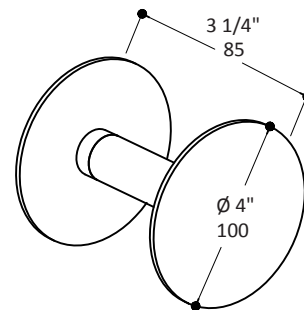

Features:

- Wall mount hook or toilet paper holder
- Includes mounting hardware
- Plated brass construction

Finish Options:

- CR - Polished Chrome
- PN - Polished Nickel
- NI - Brushed Nickel
- BG - Brushed Gold
- 44 - Matte Black

Codes + Standards:

- Meets and exceeds applicable national codes and standards

12313 large hook

12308 TP holder

Paper roll space width max. 4 1/4" (110mm)

12318 small hook