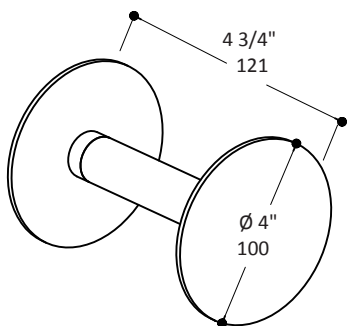

### Features:

---

- Wall mount hook or toilet paper holder
- Includes mounting hardware
- Plated brass construction

### 12313 large hook

### 12308 TP holder

Paper roll space width max. 4 1/4" (110mm)