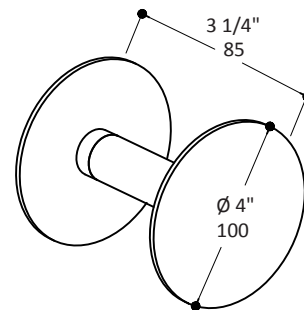

### Features:

---

- Wall mount hook or toilet paper holder
- Includes mounting hardware
- Plated brass construction

### 12313 large hook

### 12308 TP holder

Paper roll space width max. 4 1/4" (110mm)