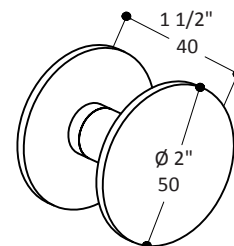

### 12313 large hook

### 12308 TP holder

Paper roll space width max. 4 1/4" (110mm)