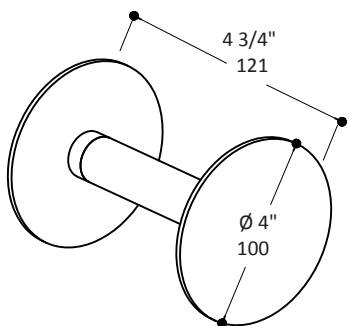

Features:

- Wall mount hook or toilet paper holder
- Includes mounting hardware
- Plated brass construction

Finish Options:

- CR - Polished Chrome
- PN - Polished Nickel
- NI - Brushed Nickel
- BG - Brushed Gold
- 44 - Matte Black

Codes + Standards:

- Meets and exceeds applicable national codes and standards

12313 large hook

12308 TP holder

Paper roll space width max. 4 1/4" (110mm)

12318 small hook