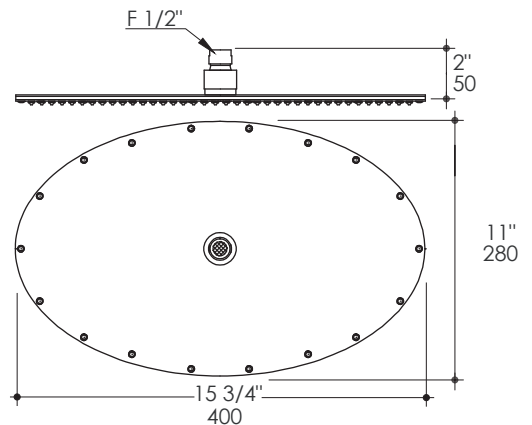

Perla Shower Head Item #0665A

Features:

- Tilting oval rain shower head
- Brass construction with 143 rubber nozzles
- Wall mount installation only
- Arm and flange sold separately
- Recommended max. water pressure 43.5 PSI

Recommended Accessories:

- Item #0671: Wall-mount oval shower arm with flange
- Item #0669: Ceiling-mount oval shower arm with flange
- Item #0640: Built-in single-lever pressure balancing mixer with oval backplate

Finish Options:

CR - Polished Chrome

Product Specifications:

Notes:

Drawings provided herein are meant to give the user an idea of the product and are not made to scale. The size in inches is rounded up to the nearest 1/16\"/>