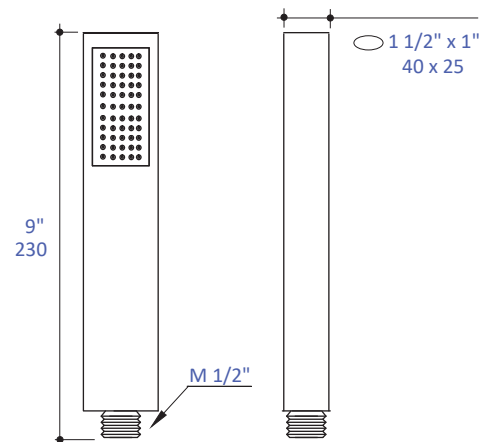

Features:

- Hand-held shower head with fixed jet
- Includes 59" flexible hose
- Hook and hand shower wall union sold separately
- ☒
- ☒

Finish Options:

- CR - Polished Chrome

Codes + Standards:

- Meets and exceeds applicable national codes
- Meets Cal-green requirement
- Complies with CEC standard

Recommended Accessories:

- Item # 0675: Wall-mount rail with hook for hand-held shower head
- Item #1563: Hand shower wall union

LACAVA reserves the right to revise any dimension or information on this sheet without notice. Dimensions are nominal and may vary within an industry accepted tolerance of 1/4". Drawings provided herein are meant to give the user an idea of the product and are not made to scale. Location of plumbing is meant for reference, your specific application may vary.