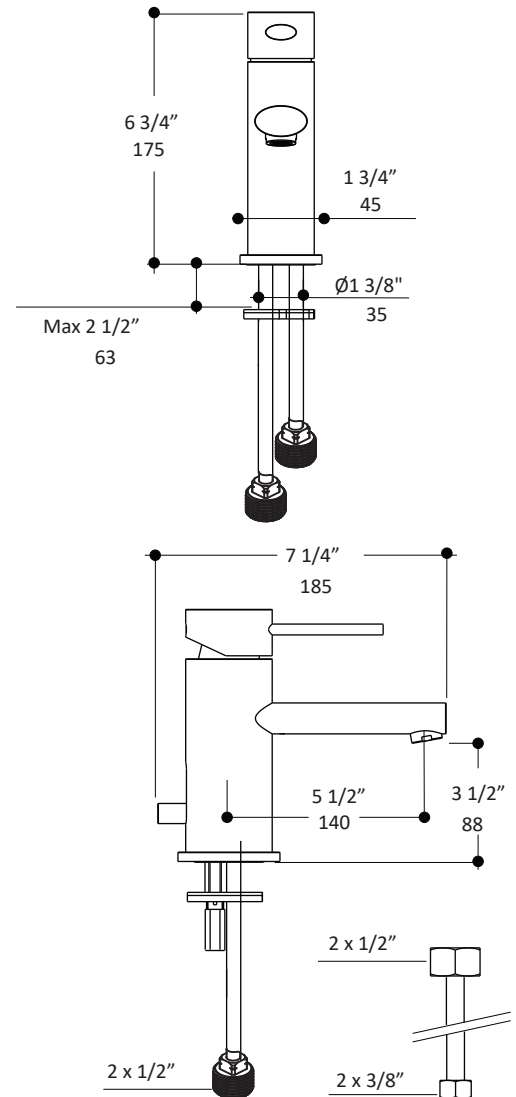

Specifications:

Installation:	deck mount 1-hole, single lever
Exterior Dimensions:	H: 6 3/4" SPOUT: 5 1/2"
Material:	solid brass construction
Water use:	1.2 GPM
Pop-up:	yes
Finishes:	CR - polished chrome
Weight:	7.7 lbs

Cutout Size:	Ø 1 3/8"
Accessories included:	24" flexible hot/cold water supply lines, pop-up drain

Features:

- European sized drain
- Ceramic disk cartridge
- Complements the Flou Collection

Codes + Standards:

LACAVA reserves the right to revise any dimension or information on this sheet without notice. Dimensions are nominal and may vary within an industry accepted tolerance of 1/4". Drawings provided herein are meant to give the user an idea of the product and are not made to scale. Location of plumbing is meant for reference, your specific application may vary.