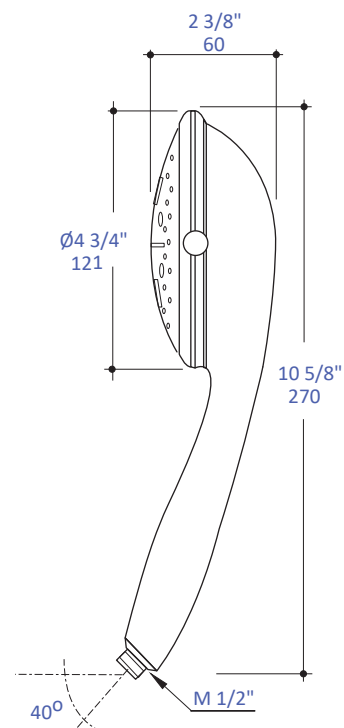

Features:

- Hand-held round shower head with four function variable spray
- Includes 59" flexible hose
- Hook and hand shower wall union sold separately
- Easy-clean nozzles
- Outfitted with a 1.75GPM flow regulator, with backflow prevention, Max. flow rate: 1.8GPM

Finish Options:

- CR-Polished Chrome

Codes + Standards:

- Meets and exceeds applicable national codes
- Meets Cal-green requirement
- Complies with CEC standard

Recommended Accessories:

- Item # 1570: Wall-mount rail with hook for hand-held shower head
- Item #1573A: Hand shower wall union

LACAVA reserves the right to revise any dimension or information on this sheet without notice. Dimensions are nominal and may vary within an industry accepted tolerance of 1/4". Drawings provided herein are meant to give the user an idea of the product and are not made to scale. Location of plumbing is meant for reference, your specific application may vary.