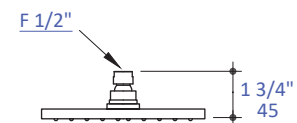

Features:

- Tilting round rain shower head
- Brass construction with 60 rubber nozzles
- Wall-mount installation recommended
- Arm and flange sold separately
- Outfitted with a 1.75GPM flow regulator, with backflow prevention, Max. flow rate: 1.8GPM
- Maximum tilting angle: 19 degrees

Finish Options:

- CR - Polished Chrome
- PN - Polished Nickel
- NI - Brushed Nickel
- BG - Brushed Gold
- 44 - Matte Black