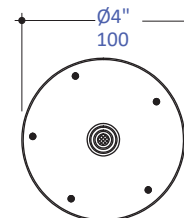

Features:

- Tilting round rain shower head
- Brass construction with 60 rubber nozzles
- Wall-mount installation recommended
- Arm and flange sold separately
- Outfitted with a 1.75GPM flow regulator, with backflow prevention, Max. flow rate: 1.8GPM
- Maximum tilting angle: 19 degrees

Finish Options:

- CR - Polished Chrome
- PN - Polished Nickel
- NI - Brushed Nickel
- BG - Brushed Gold
- 44 - Matte Black

Codes + Standards:

- Meets and exceeds applicable national codes
- Meets Cal-green requirement
- Complies with CEC standard

Recommended Accessories:

- Item #400A: Wall-mount round shower arm with flange
- Item #15PB1.L.R: Built-in single-lever mixer with lever handle and escutcheon

LACAVA reserves the right to revise any dimension or information on this sheet without notice. Dimensions are nominal and may vary within an industry accepted tolerance of 1/4". Drawings provided herein are meant to give the user an idea of the product and are not made to scale. Location of plumbing is meant for reference, your specific application may vary. Revised: 11/13/2023