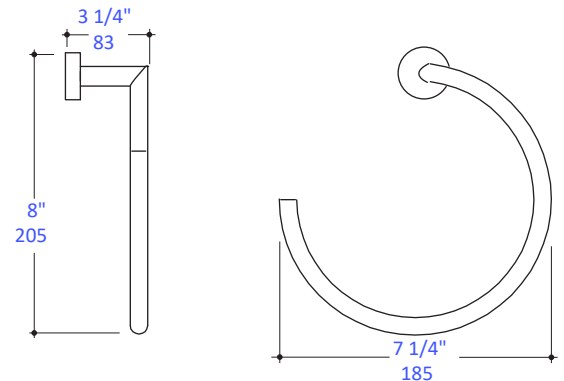

Features:

- Wall-mount towel ring
- Includes mounting hardware
- Plated brass construction

Finish Options:

- CR - Polished Chrome
- PN - Polished Nickel
- NI - Brushed Nickel
- BG - Brushed Gold
- 44 - Matte Black

Codes + Standards:

- Meets and exceeds applicable national codes and standards

LACAVA reserves the right to revise any dimension or information on this sheet without notice. Dimensions are nominal and may vary within an industry accepted tolerance of 1/4". Drawings provided herein are meant to give the user an idea of the product and are not made to scale. Location of plumbing is meant for reference, your specific application may vary.