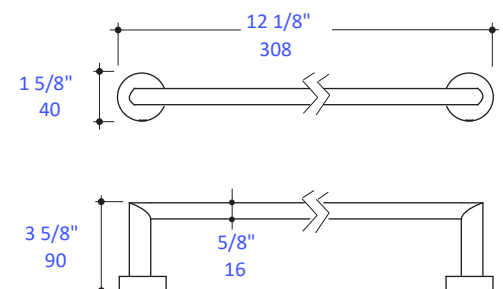

Features:

- Wall-mount towel bar
- Includes mounting hardware
- Plated brass construction

Finish Options:

- CR - Polished Chrome
- PN - Polished Nickel
- NI - Brushed Nickel
- BG - Brushed Gold
- 44 - Matte Black

LACAVA reserves the right to revise any dimension or information on this sheet without notice. Dimensions are nominal and may vary within an industry accepted tolerance of 1/4". Drawings provided herein are meant to give the user an idea of the product and are not made to scale. Location of plumbing is meant for reference, your specific application may vary.