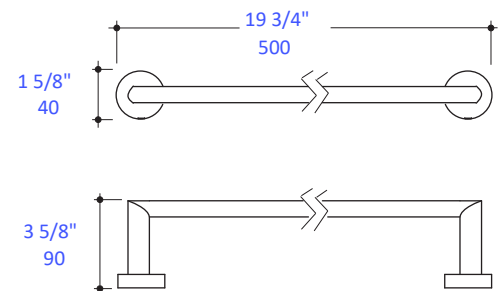

Features:

- Wall-mount towel bar
- Includes mounting hardware
- Plated brass construction

Finish Options:

- CR - Polished Chrome
- PN - Polished Nickel
- NI - Brushed Nickel
- BG - Brushed Gold
- 44 - Matte Black

Codes + Standards:

- Meets and exceeds applicable national codes and standards

LACAVA reserves the right to revise any dimension or information on this sheet without notice. Dimensions are nominal and may vary within an industry accepted tolerance of 1/4". Drawings provided herein are meant to give the user an idea of the product and are not made to scale. Location of plumbing is meant for reference, your specific application may vary.