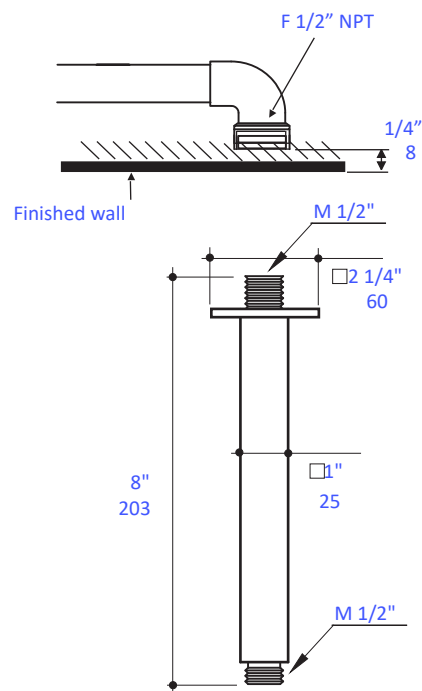

Features:

- Ceiling-mount shower arm with square flange
- Brass construction
- Shower head sold separately
- Weight: 0.5 lb.

Finish Options:

- CR - Polished Chrome
- NI - Brushed Nickel

Recommend Accessories:

- Item # W1076: Tilting square 12" rain shower head
- Item #W1078: Tilting square 16" rain shower head

LACAVA reserves the right to revise any dimension or information on this sheet without notice. Dimensions are nominal and may vary within an industry accepted tolerance of 1/4". Drawings provided herein are meant to give the user an idea of the product and are not made to scale. Location of plumbing is meant for reference, your specific application may vary.