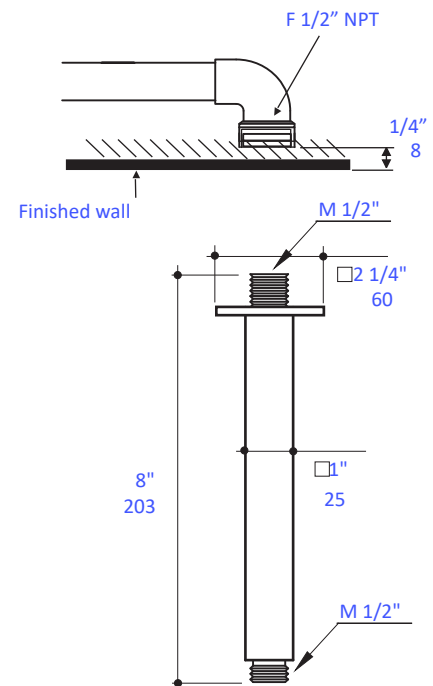

### Features:

- Ceiling-mount shower arm with square flange
- Brass construction
- Shower head sold separately
- Weight: 0.5 lb.

### Recommended Accessories:

- Item # W1076: Tilting square 12" rain shower head
- Item #W1078: Tilting square 16" rain shower head

LACAVA reserves the right to revise any dimension or information on this sheet without notice. Dimensions are nominal and may vary within an industry accepted tolerance of 1/4". Drawings provided herein are meant to give the user an idea of the product and are not made to scale. Location of plumbing is meant for reference, your specific application may vary.