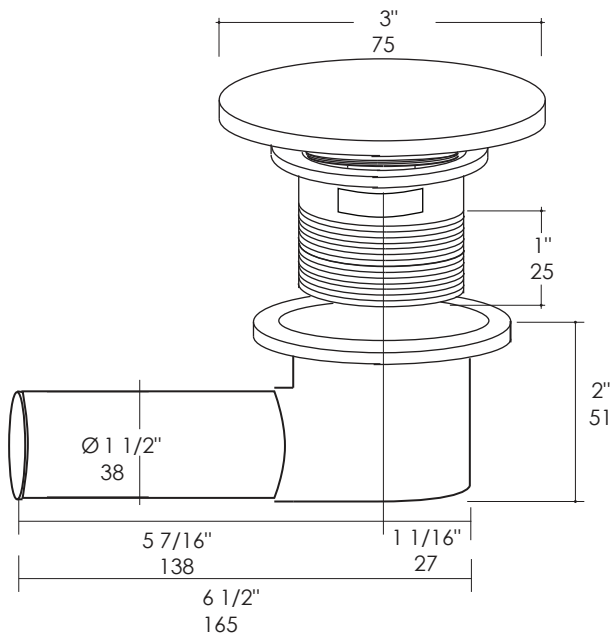

Armosa Bathtub Item #TUB09

Features:

- Solid surface soaking bathtub with overflow
- Free-standing installation
- Includes chrome-plated brass click-clack drain assembly
- Water capacity: 73 gal
- Net weight: 364 lbs

Recommended Accessories:

- Item #TUB09-BR: Tub bridge in wood, 6"w, 32"d, 1 1/2"h,
- Available in: white (08), black (16), natural walnut (07)

Finish Options:

- 001M - Matte White
- 001G - Gloss White

Drain Specifications:

Notes:

Drawings provided herein are meant to give the user an idea of the product and are not made to scale. The size in inches is rounded up to the nearest 1/16". Slight variances can often occur with porcelain and woodwork. Therefore, LACAVA will not be held responsible for any cutouts, countertops, or furniture made without the actual product or template from LACAVA. Plumbing specifications are only a guideline and may need to be altered based on the application.