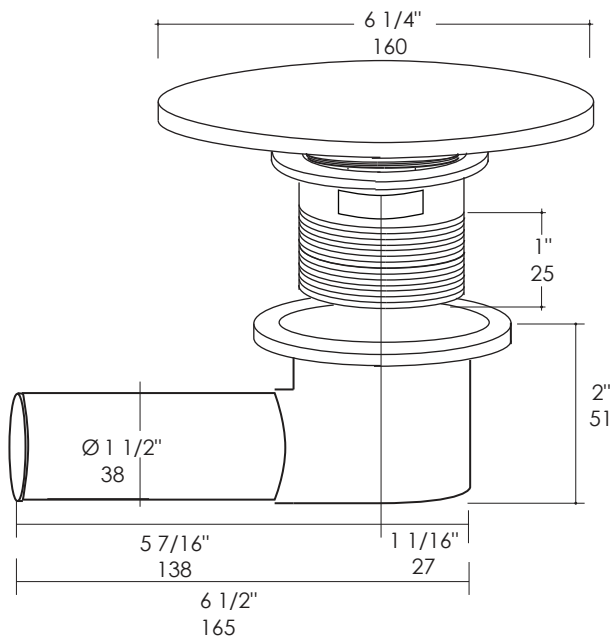

Drain Specifications: