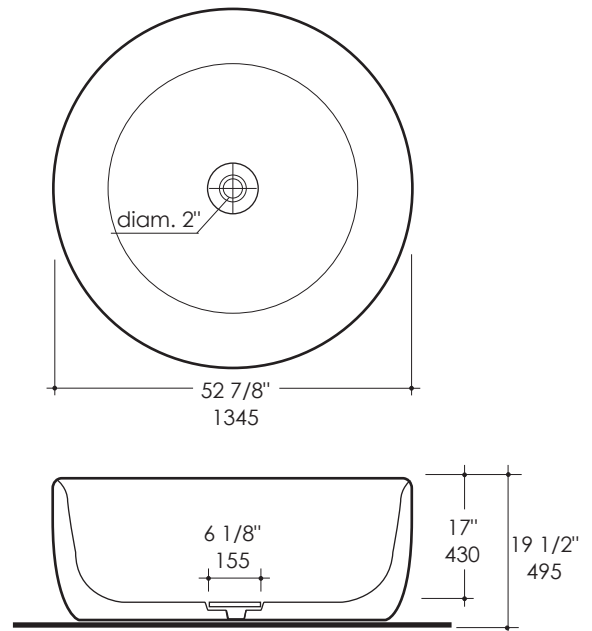

### Features:

- Solid surface soaking bathtub without overflow
- Free-standing installation
- Includes brass click-clack drain assembly with decorative solid surface dome
- Water capacity: 122 gal
- Weight: 397 lbs.

### Drain Specifications:

### Bathtub Specifications:

### Notes:

Drawings provided herein are meant to give the user an idea of the product and are not made to scale. The size in inches is rounded up to the nearest 1/16". Slight variances can often occur with porcelain and woodwork. Therefore, LACAVA will not be held responsible for any cutouts, countertops, or furniture made without the actual product or template from LACAVA. Plumbing specifications are only a guideline and may need to be altered based on the application.