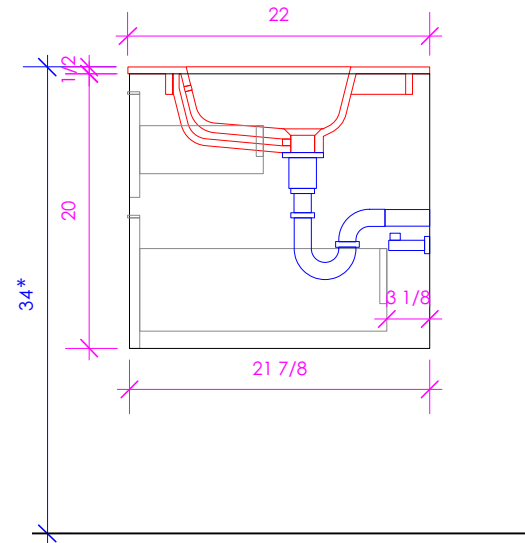

* Recommended installation height
** Recommended plumbing location

FEATURES:

- ***QUICKSHIP PROGRAM***
- WALL MOUNT VANITY
- TWO DRAWERS WITH SELF-CLOSE GLIDES
- SOLID WOOD FINGERPULL EDGE
- USED WITH K36 or K36L/R VANITY TOP SINK (SOLD SEPARATELY)
- INTERIOR DRAWERS STAINED TO REFLECT EXTERIOR FINISH
- PROUDLY HANDMADE IN THE USA
- MANUFACTURED WITH LOW VOC FINISHES AND WOOD FROM RENEWABLE FORESTS

FINISHES:

WOOD:

STANDARD:

- 02 - NATURAL CHERRY
- 07 - NATURAL WALNUT
- 24 - CLASSIC WALNUT
- 20 - ASH GRAY
- 06 - WENGE
- 33 - AFRICAN MAHOGANY

PREMIUM:

- 22 - GRAY ZEBRA
- 31 - WHITE OAK
- 47 - SMOKY WALNUT
- 08 - MATTE WHITE
- 35 - MATTE ARDESIA
- 54 - MATTE TAUPE
- 16 - MATTE BLACK

LUXURY:

- 37 - WEATHERED OAK
- 52 - SILVER OAK
- 50 - HORIZON BLUE
- 85 - GLOSS WHITE
- 88 - GLOSS ARDESIA
- 84 - GLOSS TAUPE
- 86 - GLOSS BLACK
- 08T1 - WHITE W/ TEXTURE
- 35T1 - ARDESIA W/ TEXTURE
- 54T1 - TAUPE W/ TEXTURE
- 16T1 - BLACK W/ TEXTURE

COUNTERTOP: K36 or K36L/R

STONE:

- WH - BIANCO
- LN - LINAC
- SL - ATHENS
- BN - STORM

QUARTZ:

- PR - PURO
- FS - FOSSIL
- AH - ASH
- CA - CREMA

SOLID SURFACE:

- M - SATIN WHITE
- G - POLISHED WHITE

METALS:

METAL:

- 21 - BRUSHED STAINLESS STEEL
- 10 - POLISHED STAINLESS STEEL
- 51 - BRUSHED BRASS
- 44 - MATTE BLACK

LACAVA reserves the right to revise any dimension or information on this sheet without notice. Dimensions are nominal and may vary within an industry accepted tolerance of 1/4". Cabinets with 'vanity top' sinks are made to the matching sink and dimensions may vary. LACAVA is not responsible for any cutouts, countertops, or furniture made without the actual product or template. Differences in color, grain, appearance, and texture are inherent in all natural woodwork and should be expected. Variances in these qualities are not deemed manufacturing defects and will not be accepted as valid reasons for return or exchanges. Plumbing specifications are only a guideline and may need alteration based on application.

6630 WEST WRIGHTWOOD
CHICAGO, IL 60707

PH: 773-637-9600
FAX: 773-637-9601

LACAVA.COM
INFO@LACAVA.COM