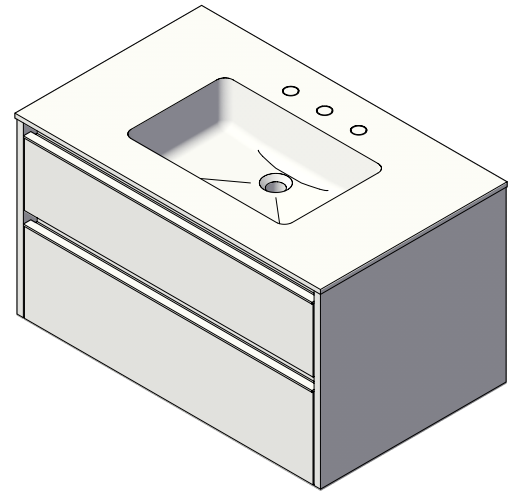

## PRONTO UNO

PUN-W-36

SHOWN WITH K36 SINK

\* Recommended installation height  
\*\* Recommended plumbing location

### FEATURES:

- \*\*\*QUICKSHIP PROGRAM\*\*\*
- WALL MOUNT VANITY
- TWO DRAWERS WITH SELF-CLOSE GLIDES
- SOLID WOOD FINGERPULL EDGE
- USED WITH K36 or K36L/R VANITY TOP SINK (SOLD SEPARATELY)
- INTERIOR DRAWERS STAINED TO REFLECT EXTERIOR FINISH
- PROUDLY HANDMADE IN THE USA
- MANUFACTURED WITH LOW VOC FINISHES AND WOOD FROM RENEWABLE FORESTS