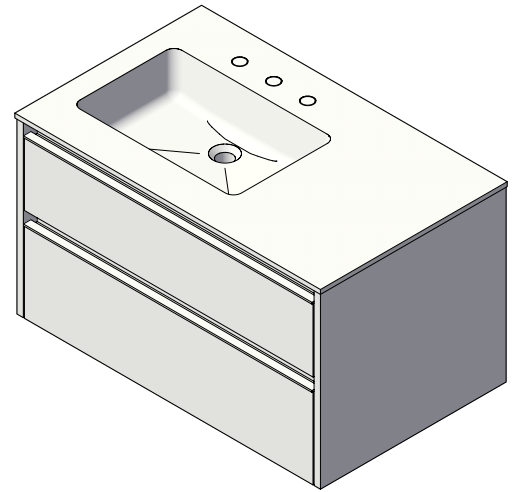

LACAVA

PRONTO UNO

PUN-W-36

SHOWN WITH K36L/R SINK