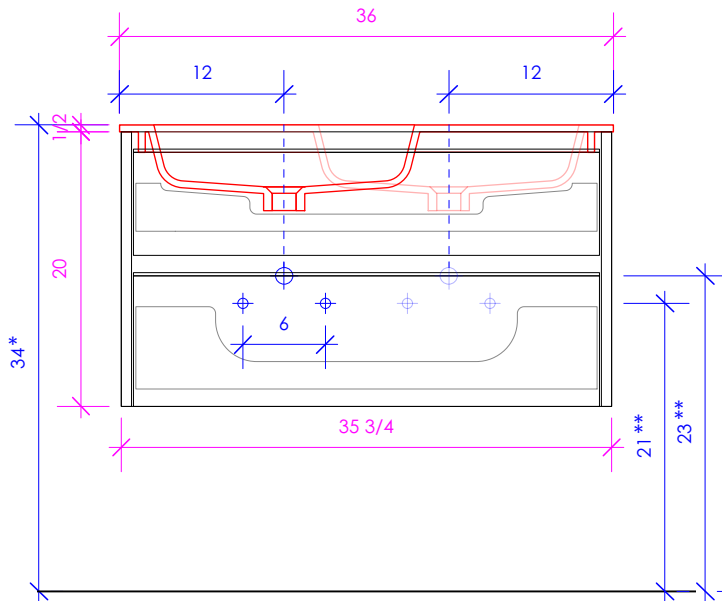

LACAVA

PRONTO UNO

PUN-W-36

SHOWN WITH K36L/R SINK