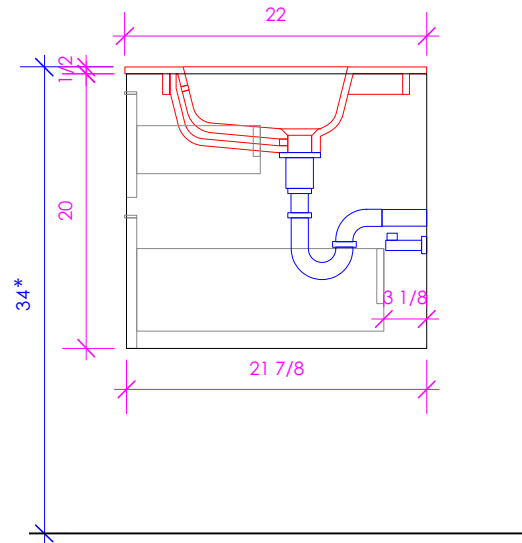

## PRONTO UNO

PUN-W-36

SHOWN WITH K36 SINK

\* Recommended installation height  
\*\* Recommended plumbing location