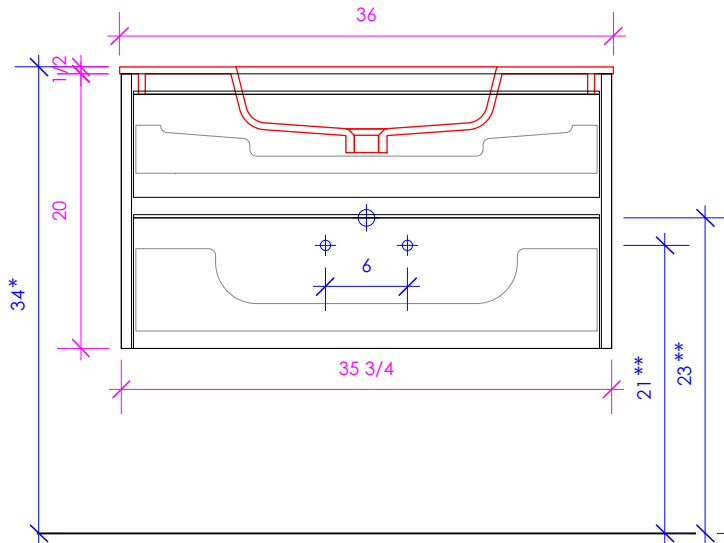

## PRONTO UNO

PUN-W-36

SHOWN WITH K36 SINK

\* Recommended installation height  
\*\* Recommended plumbing location