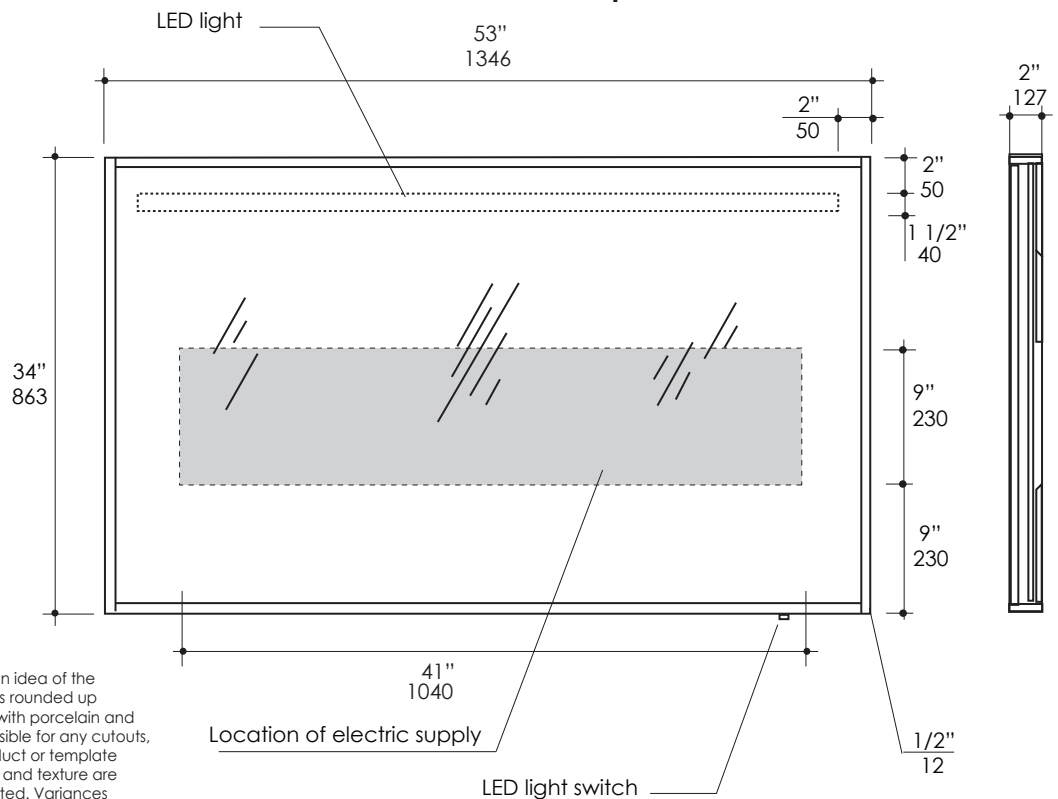

LINEA Mirror Item # M085

Features:

- Wall-mount mirror with wooden or metal frame
- LED light behind frosted glass section along the top edge
- Light is plug in on recessed outlet or can be hardwired - see manufacturer's details
- Button light switch included, installed on the right along the bottom edge, other location can be specified at the time of order
- Handmade in USA
- Manufactured with low VOC finishes and wood from renewable forests
- Freight class 4 based on the Lacava Freight Program

Product Specifications:

Notes:

Drawings provided herein are meant to give the user an idea of the product and are not made to scale. The size in inches is rounded up to the nearest 1/16". Slight variances can often occur with porcelain and woodwork. Therefore, LACAVA will not be held responsible for any cutouts, countertops, or furniture made without the actual product or template from LACAVA. Differences in color, grain, appearance and texture are inherent in all natural woodwork, and should be expected. Variances in these qualities are not deemed manufacturing defects, and will not be accepted as valid reasons to return or exchange any LACAVA woodwork. Plumbing specifications are only a guideline and may need to be altered based on the application.