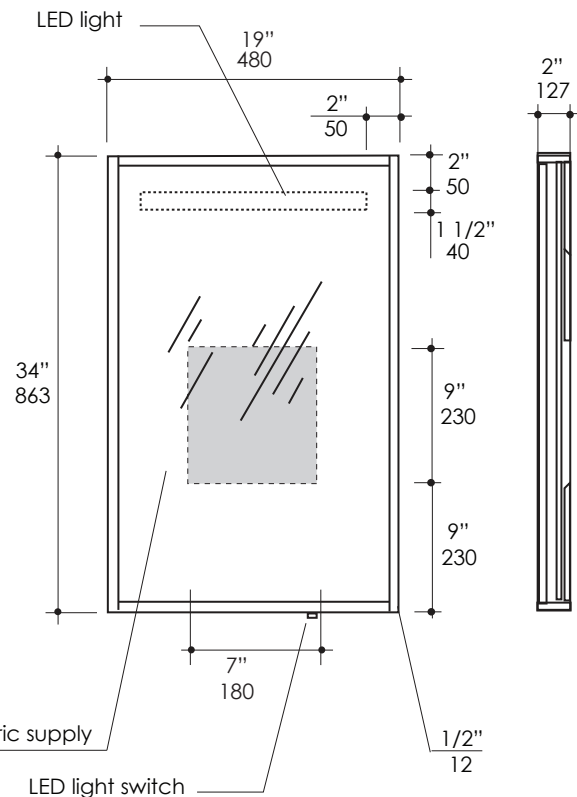

## LINEA Mirror Item # M082

### Features:

- Wall-mount mirror with wooden or metal frame
- LED light behind frosted glass section along the top edge
- Light is plug in on recessed outlet or can be hardwired - see manufacturer's details
- Button light switch included, installed on the right along the bottom edge, other location can be specified at the time of order
- Handmade in USA
- Manufactured with low VOC finishes and wood from renewable forests
- Freight class 3 based on the Lacava Freight Program

#### Notes:

Drawings provided herein are meant to give the user an idea of the product and are not made to scale. The size in inches is rounded up to the nearest 1/16". Slight variances can often occur with porcelain and woodwork. Therefore, LACAVA will not be held responsible for any cutouts, countertops, or furniture made without the actual product or template from LACAVA. Differences in color, grain, appearance and texture are inherent in all natural woodwork, and should be expected. Variances in these qualities are not deemed manufacturing defects, and will not be accepted as valid reasons to return or exchange any LACAVA woodwork. Plumbing specifications are only a guideline and may need to be altered based on the application.