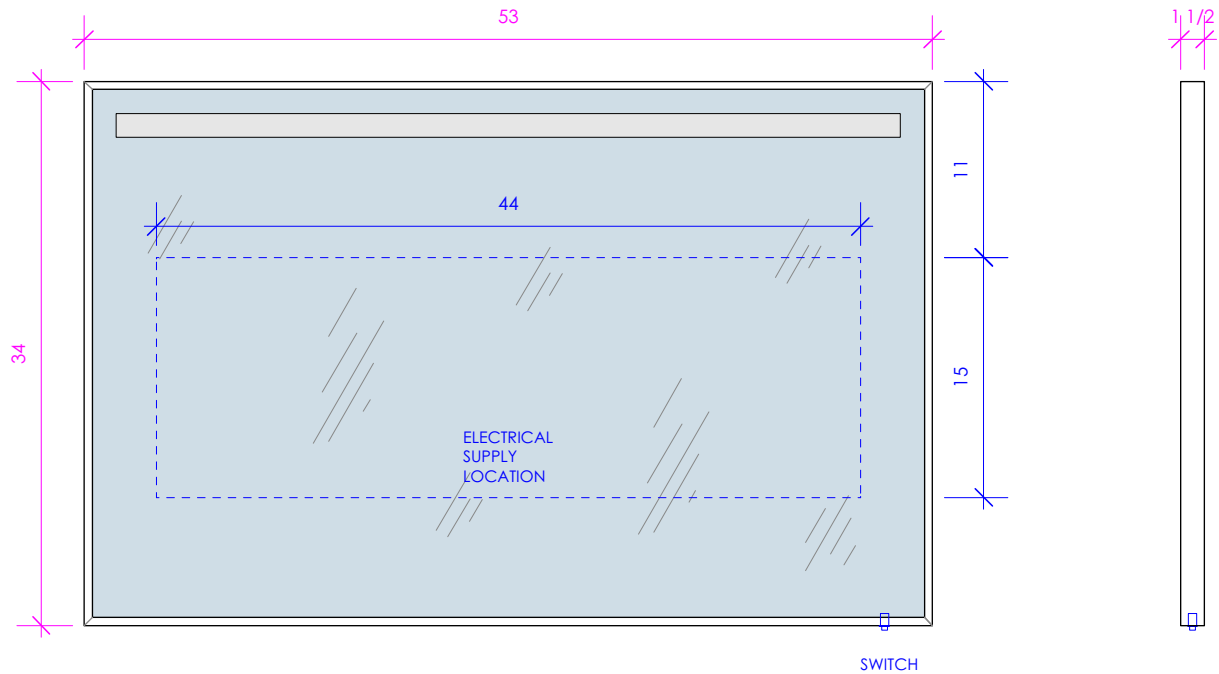

LACAVA

MIRROR

M08-53

FEATURES:

- WALL HUNG MIRROR
- LED ACCENT LIGHTING STRIP WITH SWITCH
- ACCENT STRIP DOES NOT SUBSTITUTE FOR TASK LIGHTING
- LEDS CAN BE USED WITH RECESSED PLUG-IN OUTLET OR HARDWIRED
- PROUDLY HANDMADE IN THE USA
- MANUFACTURED WITH LOW VOC FINISHES AND WOOD FROM RENEWABLE FORESTS