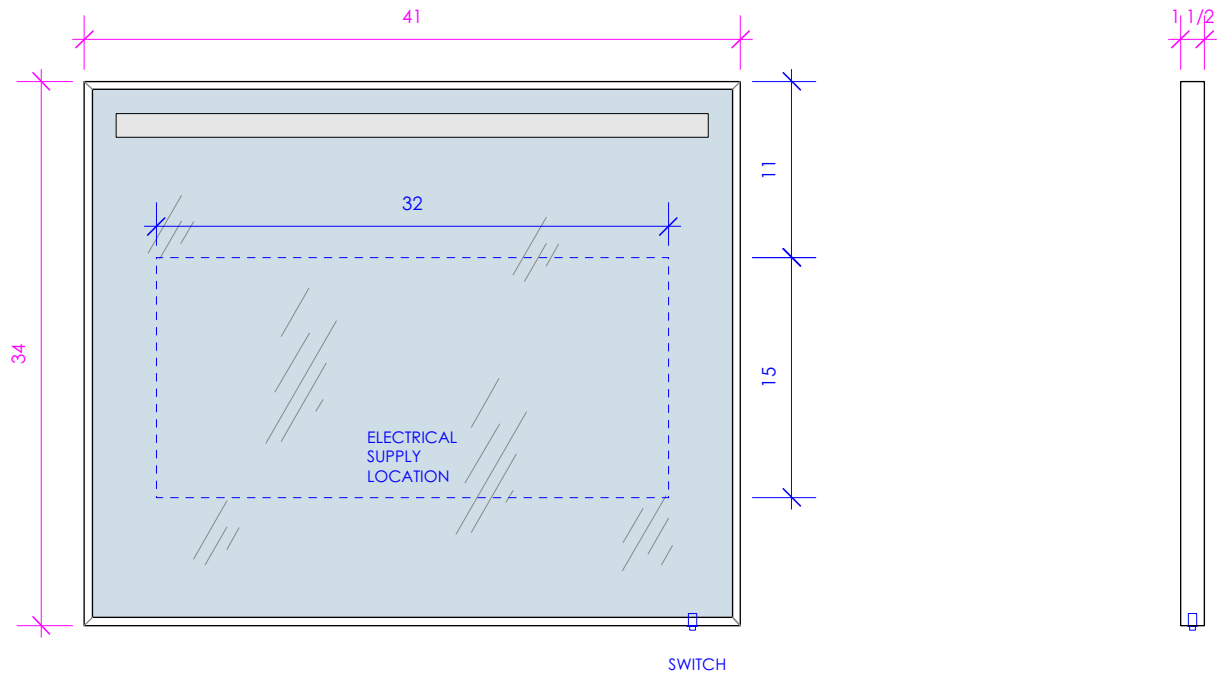

LACAVA

MIRROR

M08-41

FEATURES:

- WALL HUNG MIRROR
- LED ACCENT LIGHTING STRIP WITH SWITCH
- ACCENT STRIP DOES NOT SUBSTITUTE FOR TASK LIGHTING
- LEDS CAN BE USED WITH RECESSED PLUG-IN OUTLET OR HARDWIRED
- PROUDLY HANDMADE IN THE USA
- MANUFACTURED WITH LOW VOC FINISHES AND WOOD FROM RENEWABLE FORESTS