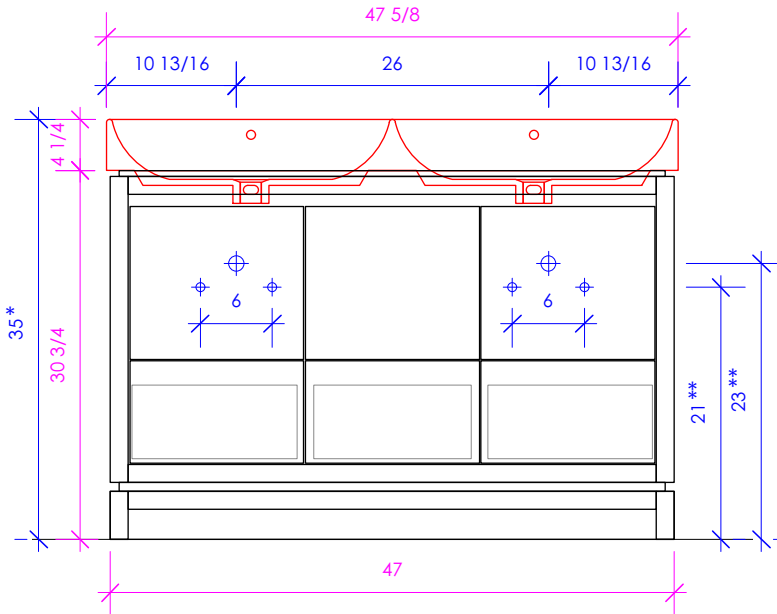

LACAVA

AQUASEI

AQS-F-48

SUGGESTED PLUMBING
LOCATION WHEN
USED WITH 5235 OR
5244C/L/R

* Recommended installation height
** Recommended plumbing location

FEATURES:

- FLOOR STANDING VANITY
- THREE DOORS WITH SOFT-CLOSE HINGES
- ROUTED FINGERPULL OPENINGS
- THREE DRAWERS WITH SELF-CLOSE GLIDES
- DRAWER BOXES STAINED TO REFLECT EXTERIOR FINISH
- DECORATIVE HARDWARE **K450** INCLUDED BUT NOT INSTALLED - CAN BE INSTALLED UPON REQUEST
- USED WITH **5234, 5235, OR 5244C/L/R** SINK (SOLD SEPARATELY)
- MOUNTING: WOOD SPANS ACROSS THE BACK (SEE FURNITURE MANUAL)
- PROUDLY HANDMADE IN THE USA
- MANUFACTURED WITH LOW VOC FINISHES AND WOOD FROM RENEWABLE FORESTS