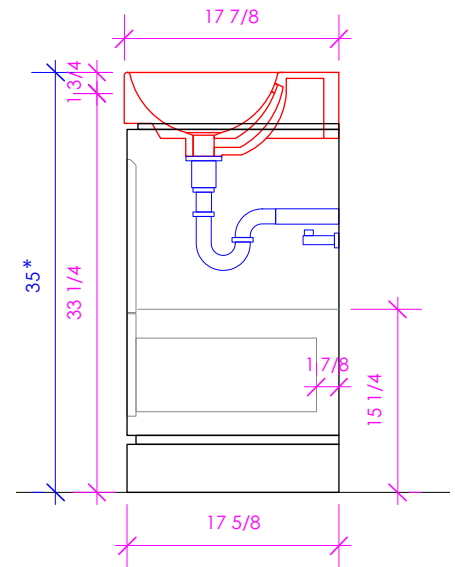

LACAVA

AQUASEI

AQS-F-48

SUGGESTED PLUMBING
LOCATION WHEN
USED WITH 5235 OR
5244C/L/R

* Recommended installation height
** Recommended plumbing location

FEATURES:

- FLOOR STANDING VANITY
- THREE DOORS WITH SOFT-CLOSE HINGES
- ROUTED FINGERPULL OPENINGS
- THREE DRAWERS WITH SELF-CLOSE GLIDES
- DRAWER BOXES STAINED TO REFLECT EXTERIOR FINISH
- DECORATIVE HARDWARE **K450** INCLUDED BUT NOT INSTALLED - CAN BE INSTALLED UPON REQUEST
- USED WITH **5234, 5235, OR 5244C/L/R** SINK (SOLD SEPARATELY)
- MOUNTING: WOOD SPANS ACROSS THE BACK (SEE FURNITURE MANUAL)
- PROUDLY HANDMADE IN THE USA
- MANUFACTURED WITH LOW VOC FINISHES AND WOOD FROM RENEWABLE FORESTS