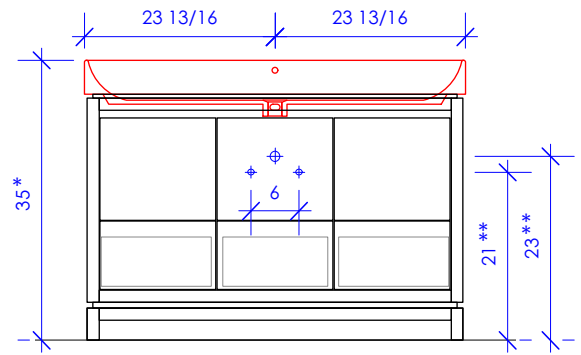

LACAVA

AQUASEI

AQS-F-48

SUGGESTED PLUMBING
LOCATION WHEN
USED WITH 5235 OR
5244C/L/R

* Recommended installation height
** Recommended plumbing location

FEATURES:

- FLOOR STANDING VANITY
- THREE DOORS WITH SOFT-CLOSE HINGES
- ROUTED FINGERPULL OPENINGS
- THREE DRAWERS WITH SELF-CLOSE GLIDES
- DRAWER BOXES STAINED TO REFLECT EXTERIOR FINISH
- DECORATIVE HARDWARE **K450** INCLUDED BUT NOT INSTALLED - CAN BE INSTALLED UPON REQUEST
- USED WITH **5234, 5235, OR 5244C/L/R** SINK (SOLD SEPARATELY)
- MOUNTING: WOOD SPANS ACROSS THE BACK (SEE FURNITURE MANUAL)
- PROUDLY HANDMADE IN THE USA
- MANUFACTURED WITH LOW VOC FINISHES AND WOOD FROM RENEWABLE FORESTS